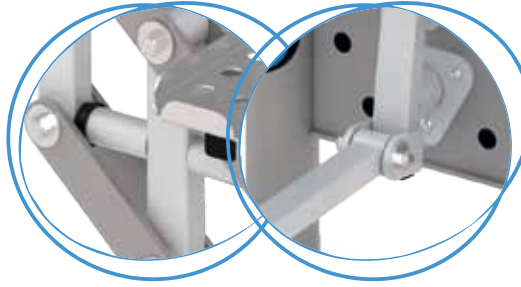

Additional elements:

- high-quality vibration isolators – components that absorb and dampen vibration forces;
- equipped with two types of maintenance-free bearings – ball and tapered;
- connectors made of stainless steel.