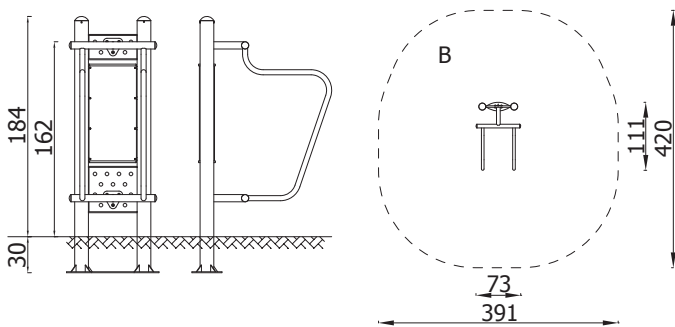

cat. no.
4405Z

Catalogue number	Name	Age	Number of users	Max fall height	Safety area dimension	Device height
4406Z	Ladder	7+	1	2,13 m	18,50 m²	2,13 m
4405Z	Oarsman	7+	1	0,58 m	16,50 m²	1,84 m
4407Z	Legs Lift	7+	1	1,62 m	14,00 m²	1,84 m
4408Z	Bench	7+	1	0,57 m	15,50 m²	1,84 m