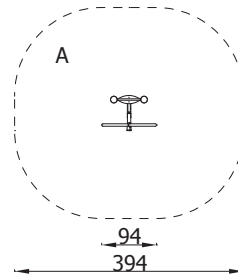

## Collection features

Minimum height of users

Galvanized steel, powder-coated

Physical activity development

cat. no.  
4401Z

cat. no.  
4402Z

cat. no.  
4415Z

cat. no.  
4404Z

Catalogue number	Name	Age	Number of users	Max fall height	Safety area dimension	Device height
4401Z	Pylon	7+	-	-	-	1,84 m
4402Z	Big Tai Chi Wheel	7+	1	-	12,50 m <sup>2</sup>	1,84 m
4415Z	Small Tai Chi Wheels	7+	1	-	13,00 m <sup>2</sup>	1,84 m
4404Z	Crosstrainer	7+	1	0,40 m	16,00 m <sup>2</sup>	1,84 m