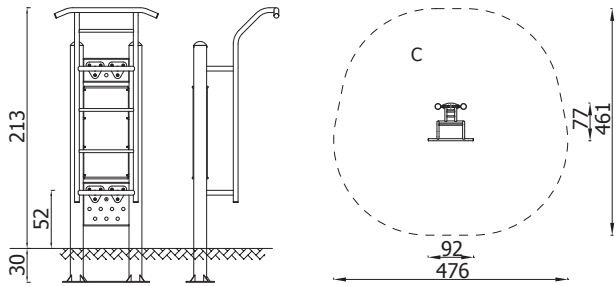

## Collection features

Minimum height of users

Galvanized steel, powder-coated

Physical activity development

cat. no.  
4401Z

cat. no.  
4402Z

cat. no.  
4415Z

cat. no.  
4404Z

Catalogue number	Name	Age	Number of users	Max fall height	Safety area dimension	Device height
4401Z	Pylon	7+	-	-	-	1,84 m
4402Z	Big Tai Chi Wheel	7+	1	-	12,50 m <sup>2</sup>	1,84 m
4415Z	Small Tai Chi Wheels	7+	1	-	13,00 m <sup>2</sup>	1,84 m
4404Z	Crosstrainer	7+	1	0,40 m	16,00 m <sup>2</sup>	1,84 m