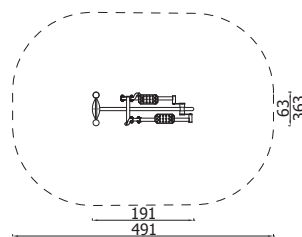

## Collection features

Minimum height of users

Galvanized steel, powder-coated

Physical activity development

cat. no.  
4401Z

cat. no.  
4402Z

cat. no.  
4415Z

cat. no.  
4404Z

Catalogue number	Name	Age	Number of users	Max fall height	Safety area dimension	Device height
4401Z	Pylon	7+	-	-	-	1,84 m
4402Z	Big Tai Chi Wheel	7+	1	-	12,50 m <sup>2</sup>	1,84 m
4415Z	Small Tai Chi Wheels	7+	1	-	13,00 m <sup>2</sup>	1,84 m
4404Z	Crosstrainer	7+	1	0,40 m	16,00 m <sup>2</sup>	1,84 m