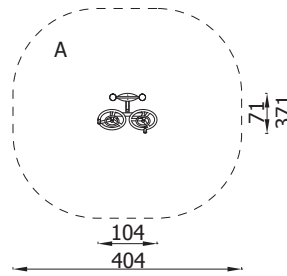

## Collection features

Minimum height of users

Galvanized steel, powder-coated

Physical activity development

cat. no.  
4401Z

cat. no.  
4402Z

cat. no.  
4415Z

cat. no.  
4404Z

Catalogue number	Name	Age	Number of users	Max fall height	Safety area dimension	Device height
4401Z	Pylon	7+	-	-	-	1,84 m
4402Z	Big Tai Chi Wheel	7+	1	-	12,50 m <sup>2</sup>	1,84 m
4415Z	Small Tai Chi Wheels	7+	1	-	13,00 m <sup>2</sup>	1,84 m
4404Z	Crosstrainer	7+	1	0,40 m	16,00 m <sup>2</sup>	1,84 m

cat. no.  
4406Z

cat. no.  
4405Z

cat. no.  
4407Z

cat. no.  
4408Z

Catalogue number	Name	Age	Number of users	Max fall height	Safety area dimension	Device height
4406Z	Ladder	7+	1	2,13 m	18,50 m <sup>2</sup>	2,13 m
4405Z	Oarsman	7+	1	0,58 m	16,50 m <sup>2</sup>	1,84 m
4407Z	Legs Lift	7+	1	1,62 m	14,00 m <sup>2</sup>	1,84 m
4408Z	Bench	7+	1	0,57 m	15,50 m <sup>2</sup>	1,84 m