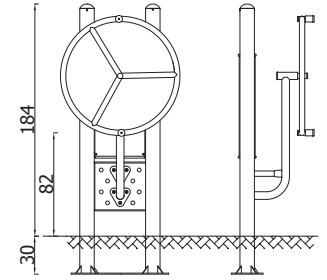

### Anchoring

Installation 30 cm below the ground surface into a concrete prefabricated block.

## Collection features

Minimum height of users

Galvanized steel, powder-coated

Physical activity development

cat. no.  
4401Z

cat. no.  
4402Z

cat. no.  
4415Z

cat. no.  
4404Z

Catalogue number	Name	Age	Number of users	Max fall height	Safety area dimension	Device height
4401Z	Pylon	7+	-	-	-	1,84 m
4402Z	Big Tai Chi Wheel	7+	1	-	12,50 m <sup>2</sup>	1,84 m
4415Z	Small Tai Chi Wheels	7+	1	-	13,00 m <sup>2</sup>	1,84 m
4404Z	Crosstrainer	7+	1	0,40 m	16,00 m <sup>2</sup>	1,84 m