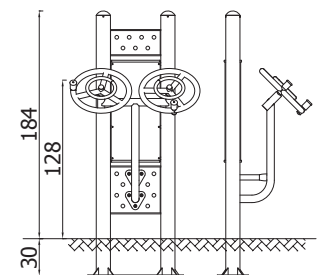

### Anchoring

Installation 30 cm below the ground surface into a concrete prefabricated block.

## Collection features

Minimum height of users

Galvanized steel, powder-coated

Physical activity development

cat. no.  
4401Z

cat. no.  
4402Z

cat. no.  
4415Z

cat. no.  
4404Z

Catalogue number	Name	Age	Number of users	Max fall height	Safety area dimension	Device height
4401Z	Pylon	7+	-	-	-	1,84 m
4402Z	Big Tai Chi Wheel	7+	1	-	12,50 m <sup>2</sup>	1,84 m
4415Z	Small Tai Chi Wheels	7+	1	-	13,00 m <sup>2</sup>	1,84 m
4404Z	Crosstrainer	7+	1	0,40 m	16,00 m <sup>2</sup>	1,84 m