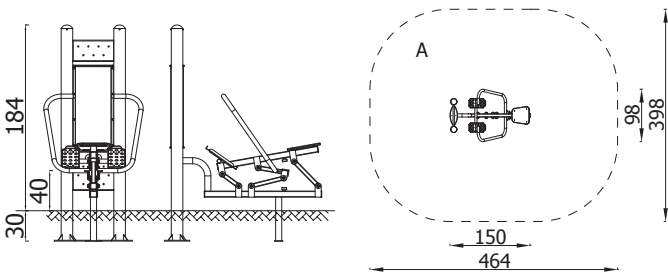

## Collection features

Minimum height of users

Galvanized steel, powder-coated

Physical activity development

cat. no.  
4401Z

cat. no.  
4402Z

cat. no.  
4415Z

cat. no.  
4404Z

Catalogue number	Name	Age	Number of users	Max fall height	Safety area dimension	Device height
4401Z	Pylon	7+	-	-	-	1,84 m
4402Z	Big Tai Chi Wheel	7+	1	-	12,50 m <sup>2</sup>	1,84 m
4415Z	Small Tai Chi Wheels	7+	1	-	13,00 m <sup>2</sup>	1,84 m
4404Z	Crosstrainer	7+	1	0,40 m	16,00 m <sup>2</sup>	1,84 m

cat. no.  
4406Z

cat. no.  
4405Z

cat. no.  
4407Z

cat. no.  
4408Z

Catalogue number	Name	Age	Number of users	Max fall height	Safety area dimension	Device height
4406Z	Ladder	7+	1	2,13 m	18,50 m <sup>2</sup>	2,13 m
4405Z	Oarsman	7+	1	0,58 m	16,50 m <sup>2</sup>	1,84 m
4407Z	Legs Lift	7+	1	1,62 m	14,00 m <sup>2</sup>	1,84 m
4408Z	Bench	7+	1	0,57 m	15,50 m <sup>2</sup>	1,84 m