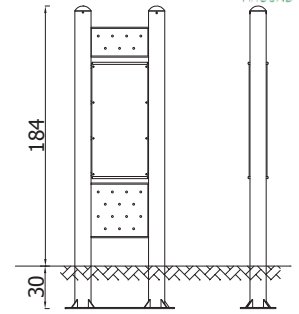

### Construction

Load-bearing posts made of steel pipe with a diameter of 114.3 mm. Galvanized and powder-coated.

## Collection features

Minimum height of users

Galvanized steel, powder-coated

Physical activity development

cat. no.  
4401Z

cat. no.  
4402Z

cat. no.  
4415Z

cat. no.  
4404Z

Catalogue number	Name	Age	Number of users	Max fall height	Safety area dimension	Device height
4401Z	Pylon	7+	-	-	-	1,84 m
4402Z	Big Tai Chi Wheel	7+	1	-	12,50 m <sup>2</sup>	1,84 m
4415Z	Small Tai Chi Wheels	7+	1	-	13,00 m <sup>2</sup>	1,84 m
4404Z	Crosstrainer	7+	1	0,40 m	16,00 m <sup>2</sup>	1,84 m