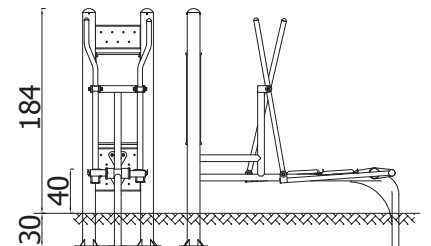

## Collection features

Minimum height of users

Galvanized steel, powder-coated

Physical activity development

cat. no.  
4401Z

cat. no.  
4402Z

cat. no.  
4415Z

cat. no.  
4404Z

Catalogue number	Name	Age	Number of users	Max fall height	Safety area dimension	Device height
4401Z	Pylon	7+	-	-	-	1,84 m
4402Z	Big Tai Chi Wheel	7+	1	-	12,50 m <sup>2</sup>	1,84 m
4415Z	Small Tai Chi Wheels	7+	1	-	13,00 m <sup>2</sup>	1,84 m
4404Z	Crosstrainer	7+	1	0,40 m	16,00 m <sup>2</sup>	1,84 m