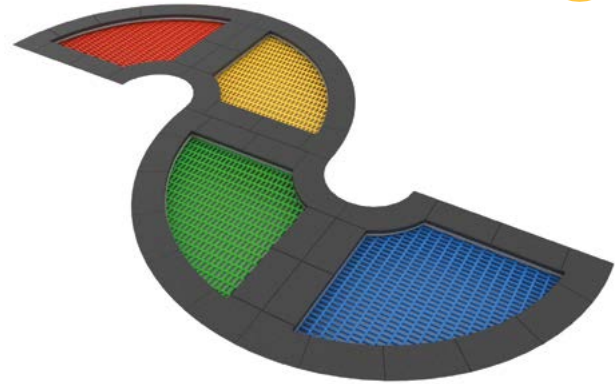

jumpoo

Jump to the sky!

Jumping on the trampolines is a great fun, but also a great training! It allows children to strengthen their muscles, improve fitness and coordination, and at the same time reduce stress and tension, enabling them to relax.

Our trampolines are available in various colours and thanks to the special structure of the elements, any combination of shapes.

Find out more on www.vinci-play.com/en/playground-equipment/jumpoo-f94