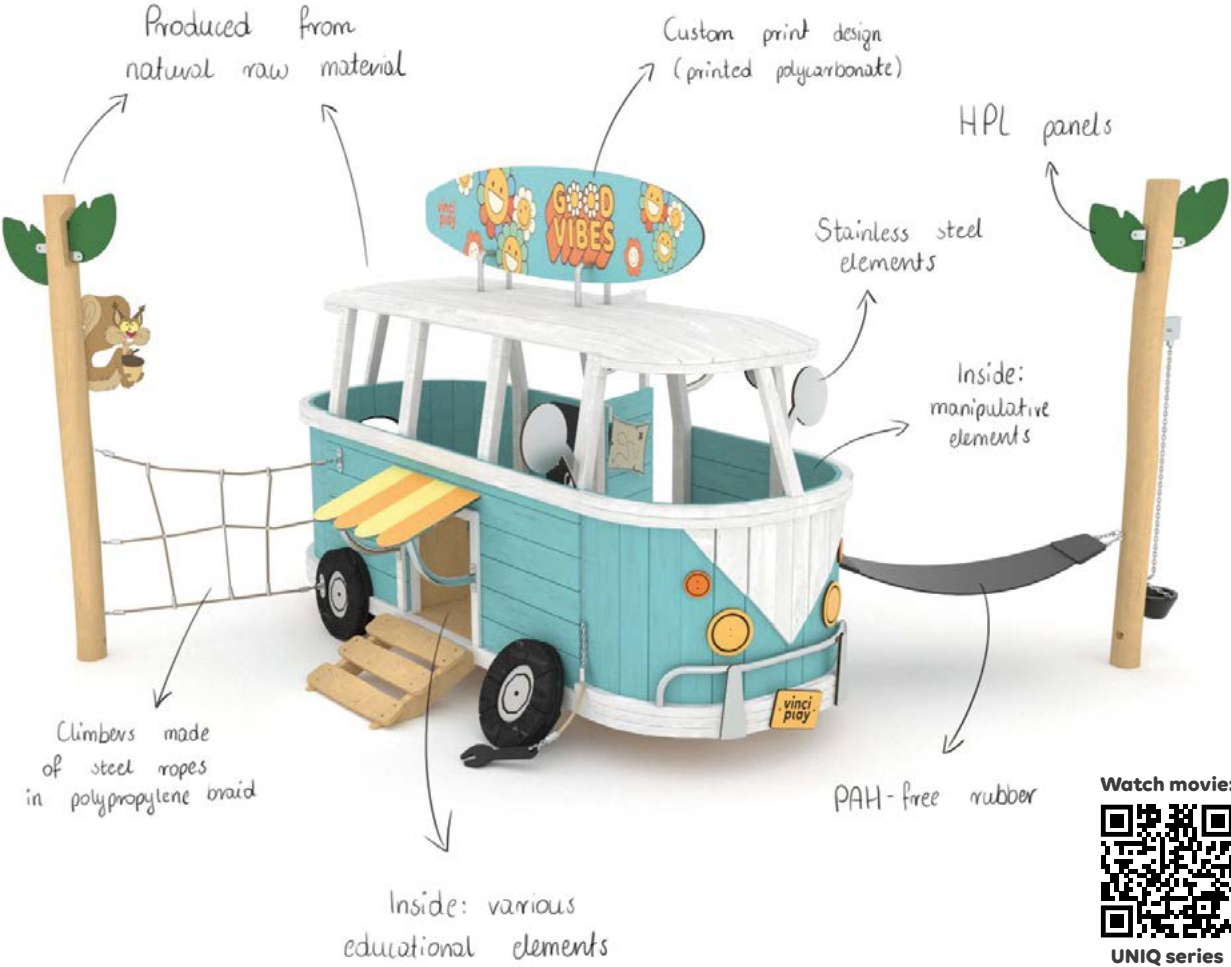

Graphic artists (customized graphic design)

Many elements of Vinci Play playground equipment are made of polycarbonate with creative graphics made by our talented artists. The diverse styles of our illustrators allow you to give an individual character to each product from the offer. The uniqueness of our designs is confirmed by the involvement of our creators in the production processes, creating various play environments with individual styles.