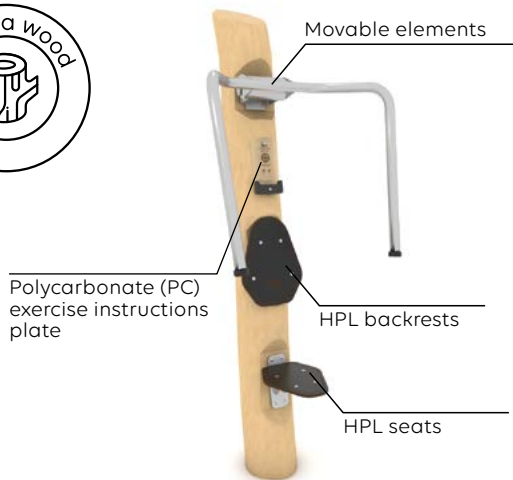

See more

Fitness series