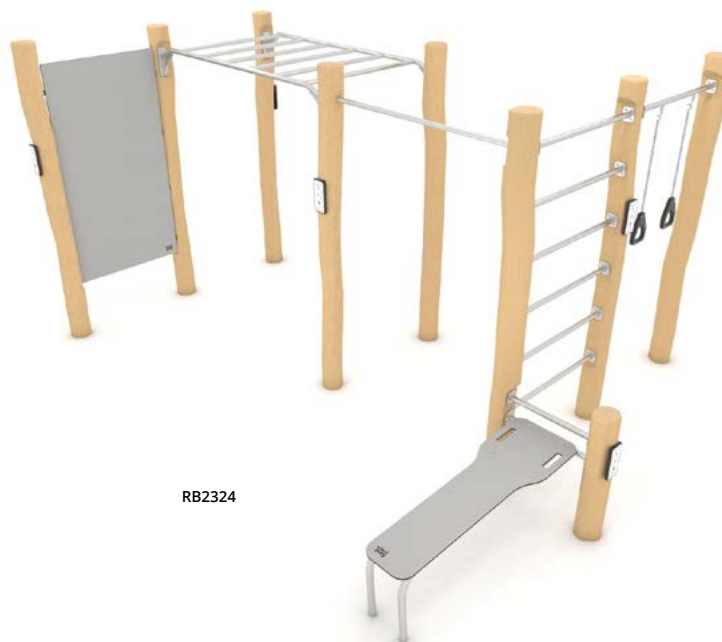

workout

As fit as a fiddle!

The WORKOUT series designed for development, keeping fit and returning to good physical condition. It consists of steel and wooden structures with many bars and elements for training with the weight of your own body.

Modern design, durable materials and colour options, perfect for creating a contemporary sports ground.

RB2324

See more

Workout series

Product code		Product length	Product width	Product height	Age range	Max. weight of user	Safety zone	Free-fall height	Construction			Colour options
									steel	inox	robinia	
RB2324	-	468 cm	384 cm	250 cm	14+	140 kg	42,2 m²	240 cm	-	-	●	-