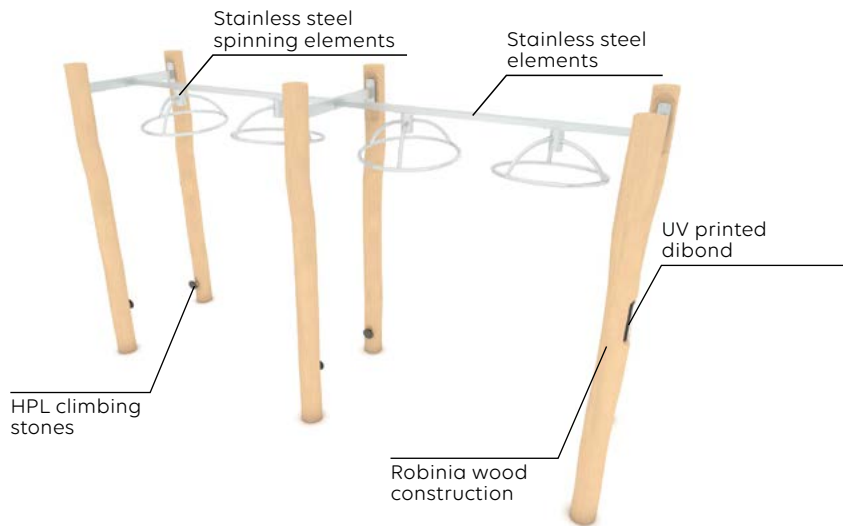

RB2355

RB2352

RB2356

Product code		Product length	Product width	Product height	Age range	Max. weight of user	Safety zone	Free-fall height	Construction			Colour options
									steel	inox	robinia	
RB2355	-	185 cm	185 cm	245 cm	14+	140 kg	21,6 m <sup>2</sup>	130 cm	-	-	●	-
RB2352	-	460 cm	130 cm	245 cm	14+	140 kg	31,0 m <sup>2</sup>	135 cm	-	-	●	-
RB2356	-	465 cm	135 cm	275 cm	14+	140 kg	31,3 m <sup>2</sup>	125 cm	-	-	●	-

 Construction: ● Robinia wood

Material options apply to selected products, for more information visit: [www.vinci-play.com](http://www.vinci-play.com)

 Anchoring: surface / deep