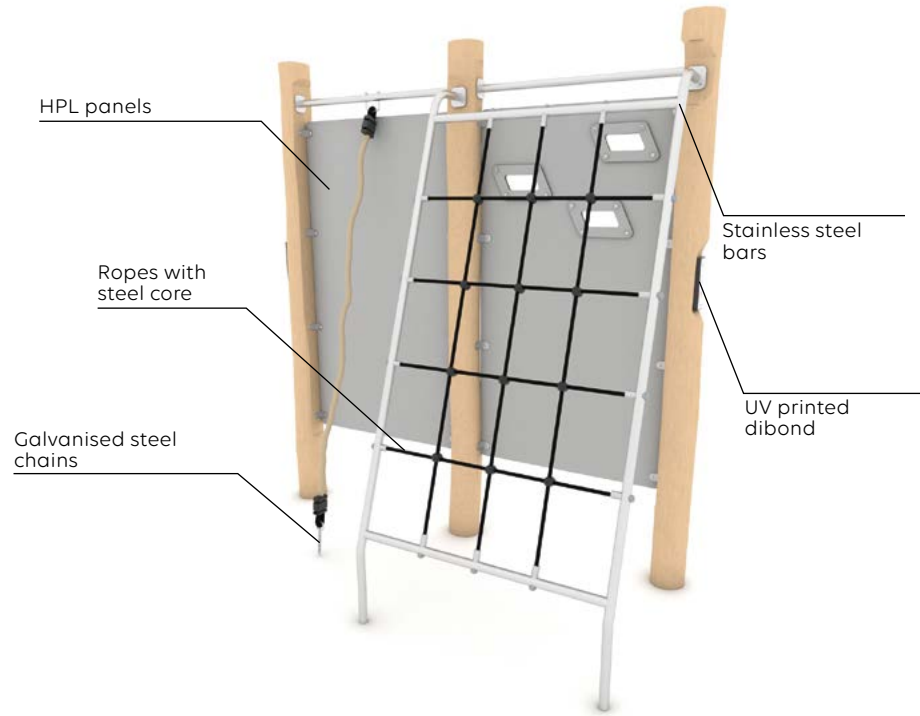

The structures included in the series are characterized by solidity, durability and austere design, which increases functionality and comfort of use.

RB2354

RB2353

RB2351

Product code		Product length	Product width	Product height	Age range	Max. weight of user	Safety zone	Free-fall height	Construction			Colour options
									steel	inox	robinia	
RB2351	-	255 cm	115 cm	265 cm	14+	140 kg	30,5 m <sup>2</sup>	240 cm	-	-	●	-
RB2354	-	660 cm	175 cm	50 cm	14+	140 kg	43,0 m <sup>2</sup>	< 60 cm	-	-	●	-
RB2353	-	580 cm	140 cm	120 cm	14+	140 kg	36,0 m <sup>2</sup>	110 cm	-	-	●	-

RB2355

RB2352

RB2356

Product code		Product length	Product width	Product height	Age range	Max. weight of user	Safety zone	Free-fall height	Construction			Colour options
									steel	inox	robinia	
RB2355	-	185 cm	185 cm	245 cm	14+	140 kg	21,6 m <sup>2</sup>	130 cm	-	-	●	-
RB2352	-	460 cm	130 cm	245 cm	14+	140 kg	31,0 m <sup>2</sup>	135 cm	-	-	●	-
RB2356	-	465 cm	135 cm	275 cm	14+	140 kg	31,3 m <sup>2</sup>	125 cm	-	-	●	-

 Construction: ● Robinia wood

Material options apply to selected products, for more information visit: [www.vinci-play.com](http://www.vinci-play.com)

 Anchoring: surface / deep