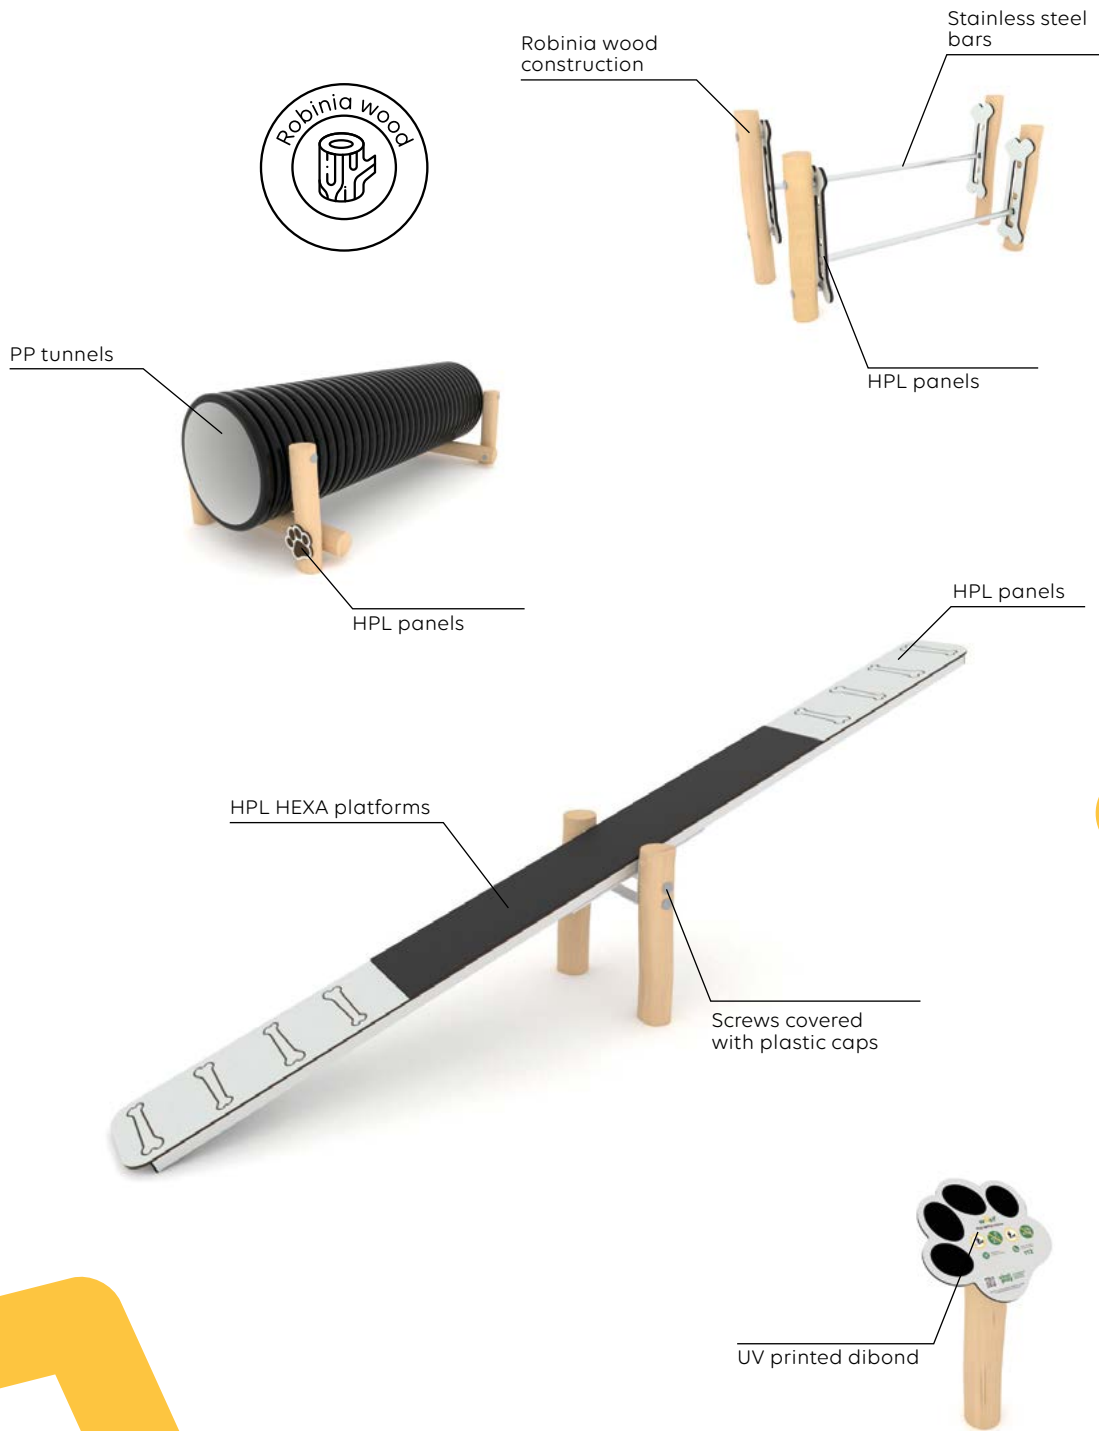

RB5098

5097

RB5004

Product code	Product length	Product width	Product height	Age range	Number of users	Safety zone	Free-fall height
🕒 RB5098	37 cm	32 cm	76 cm	-	-	-	-
🕒 5097	55 cm	27 cm	13 cm	-	-	-	-
RB5004	130 cm	15 cm	145 cm	-	-	-	-

RB5001

RB5002

RB5008

RB5005

RB5010

RB5006

RB5007

RB5009

RB5099

Product code	Product length	Product width	Product height	Age range	Number of users	Safety zone	Free-fall height
RB5001	165 cm	25 cm	80 cm	-	-	-	-
RB5002	185 cm	70 cm	96 cm	-	-	-	-
RB5008	325 cm	25 cm	140 cm	-	-	-	-
RB5005	360 cm	60 cm	115 cm	-	-	-	-
RB5006	415 cm	90 cm	170 cm	-	-	-	-
RB5010	420 cm	30 cm	95 cm	-	-	-	-
RB5007	95 cm	95 cm	36 cm	-	-	-	-
RB5009	245 cm	110 cm	90 cm	-	-	-	-
RB5099	54 cm	40 cm	115 cm	-	-	-	-