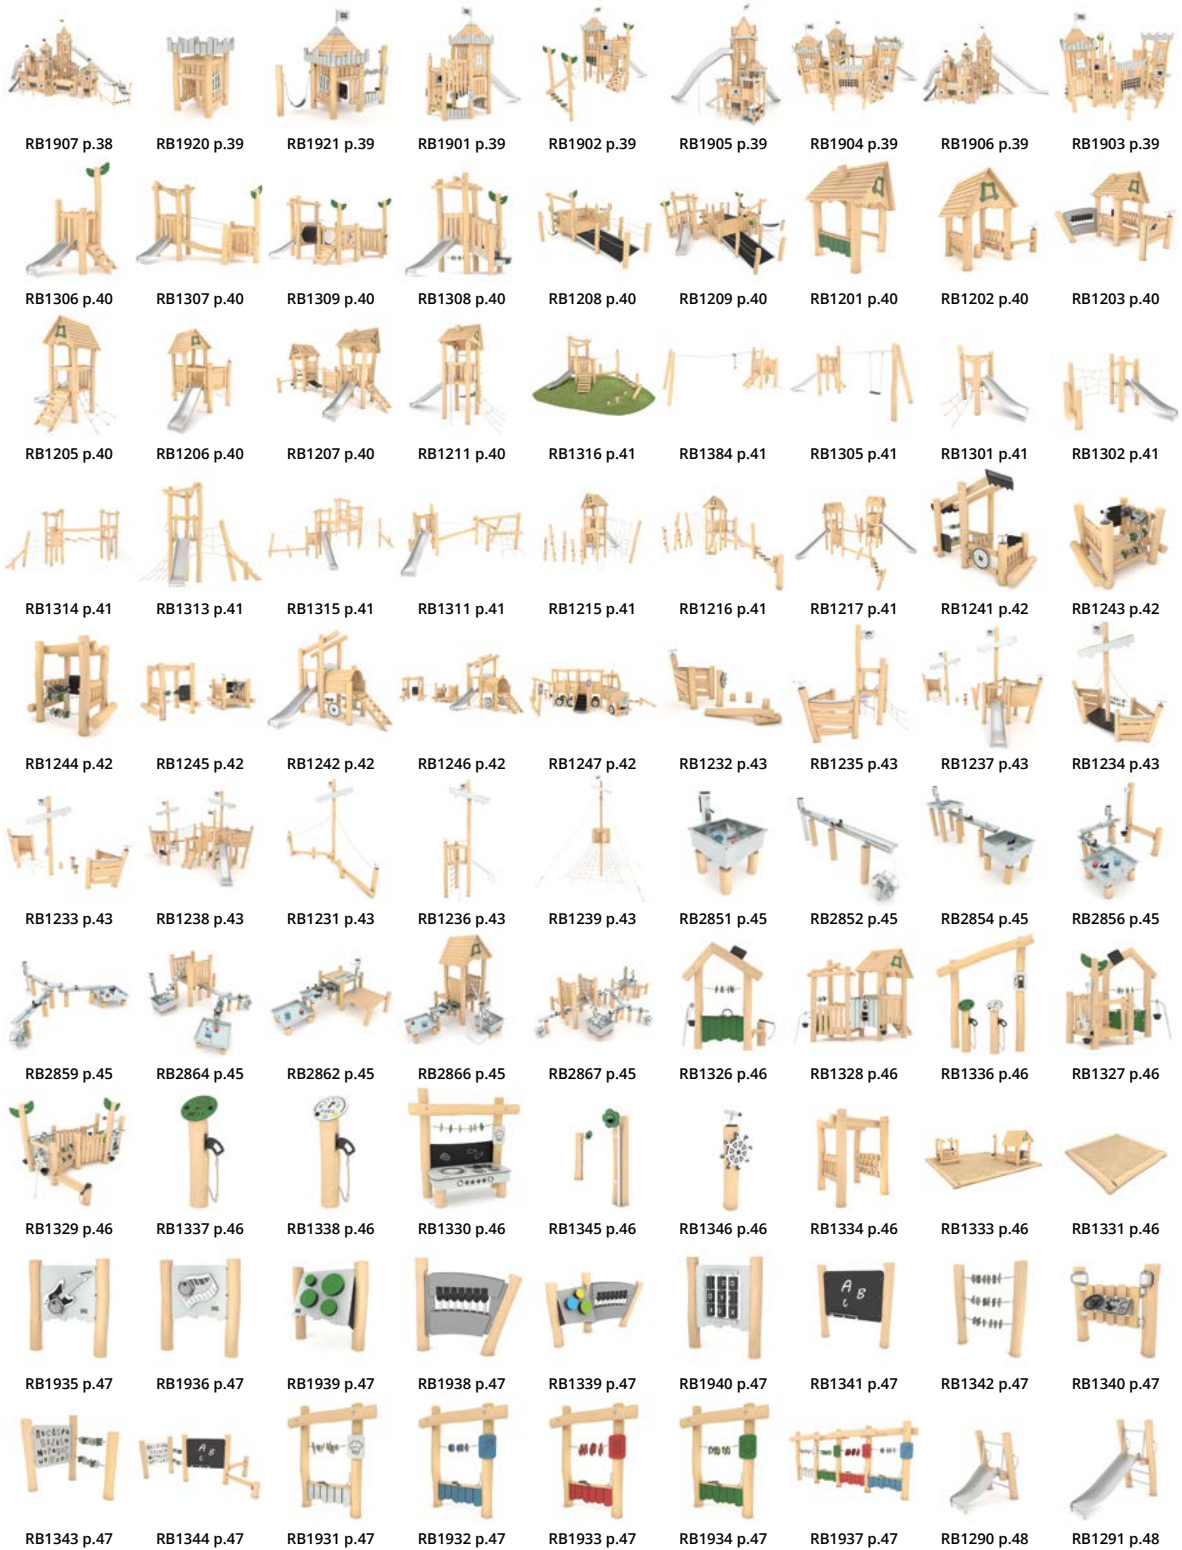

All products