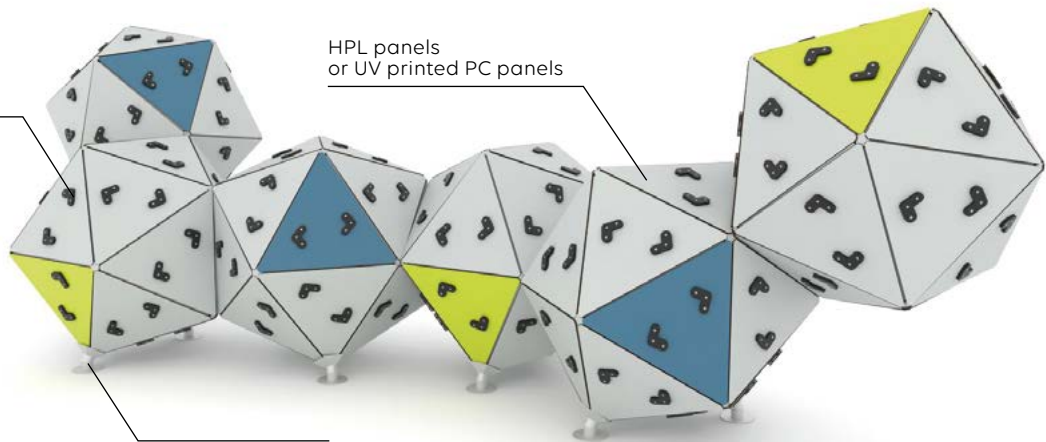

Our modular Roxx structures are geometrically shaped climbing products that will transform any playground into an active play zone! Modern and durable designs, vibrant colors and graphics, and secure grips develop children's dexterity, balance, and creativity. The robust construction ensures durability and weather resistance.

This is the perfect solution for spaces that want to inspire movement and discover new possibilities. Create a space full of energy and joy!

Find out more on www.vinci-play.com/en/playground-equipment/roxx

HPL climbing stones

HPL panels
or UV printed PC panels

Hot-dip galvanised
steel construction