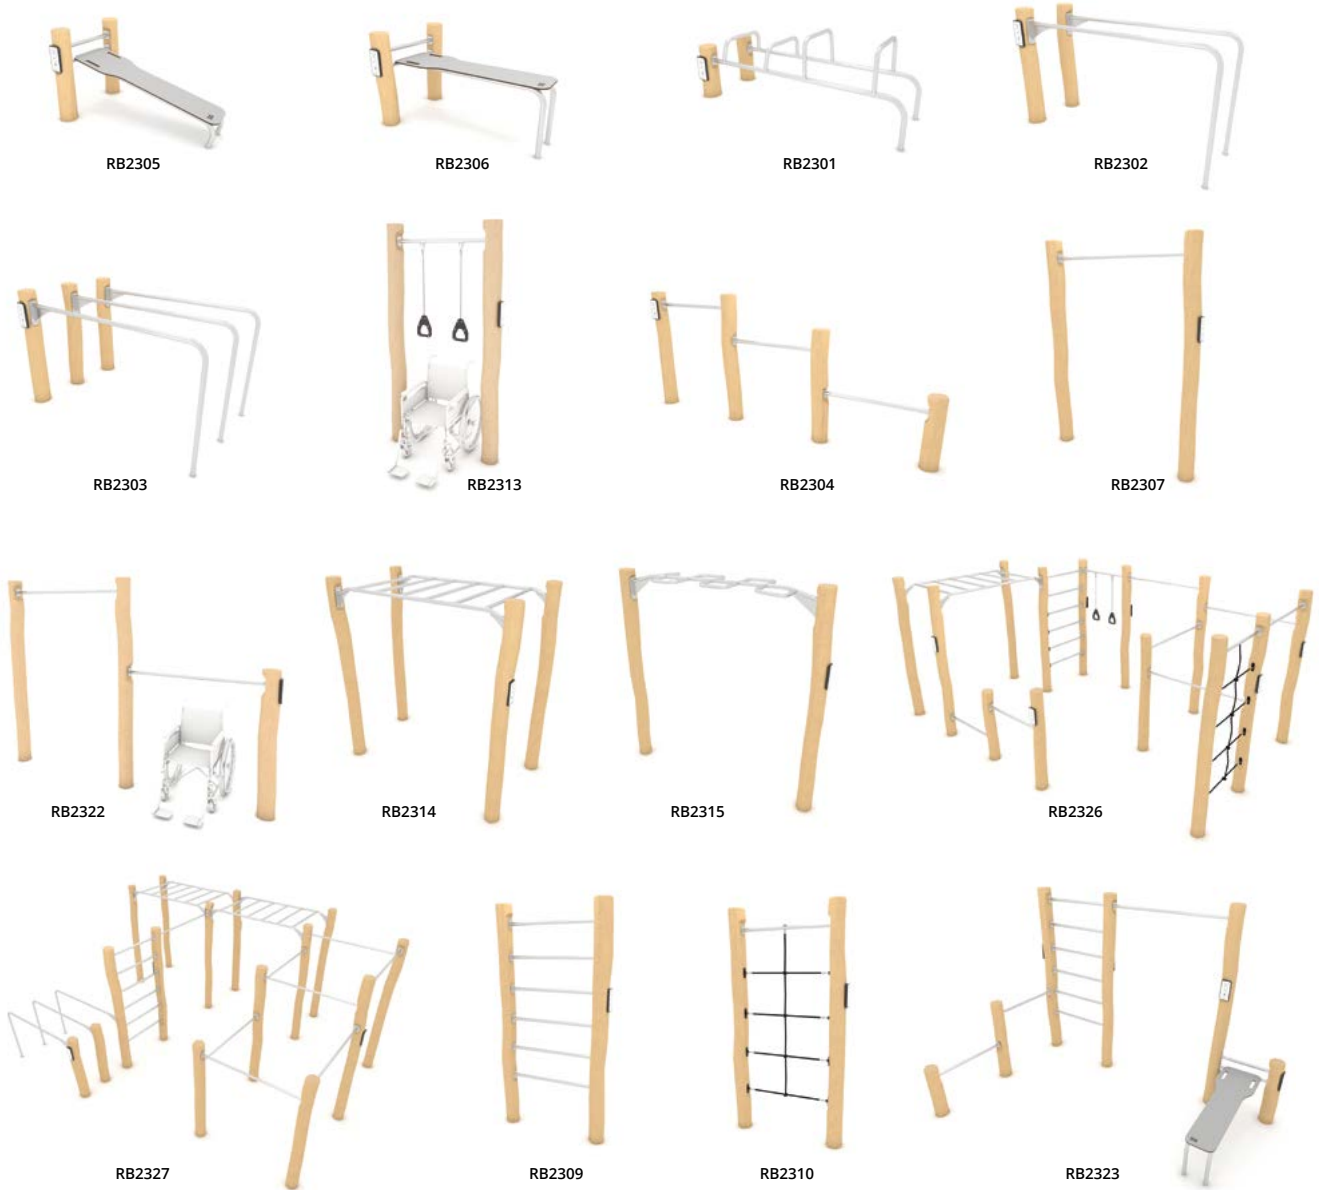

## As fit as a fiddle!

The WORKOUT series designed for development, keeping fit and returning to good physical condition. It consists of steel and wooden structures with many bars and elements for training with the weight of your own body.

Modern design, durable materials and colour options, perfect for creating a contemporary sports ground.

RB2324

See more

Workout series

Product code		Product length	Product width	Product height	Age range	Max. weight of user	Safety zone	Free-fall height	Construction			Colour options
									steel	inox	robinia	
RB2324	-	468 cm	384 cm	250 cm	14+	140 kg	42,2 m <sup>2</sup>	240 cm	-	-	●	-