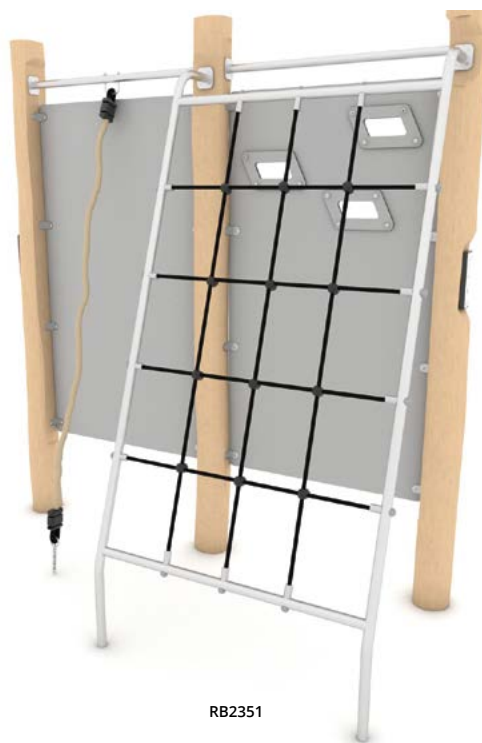

The structures included in the series are characterized by solidity, durability and austere design, which increases functionality and comfort of use.

RB2354

RB2353

RB2351

Product code		Product length	Product width	Product height	Age range	Max. weight of user	Safety zone	Free-fall height	Construction			Colour options
									steel	inox	robinia	
RB2351	-	255 cm	115 cm	265 cm	14+	140 kg	30,5 m <sup>2</sup>	240 cm	-	-	●	-
RB2354	-	660 cm	175 cm	50 cm	14+	140 kg	43,0 m <sup>2</sup>	< 60 cm	-	-	●	-
RB2353	-	580 cm	140 cm	120 cm	14+	140 kg	36,0 m <sup>2</sup>	110 cm	-	-	●	-