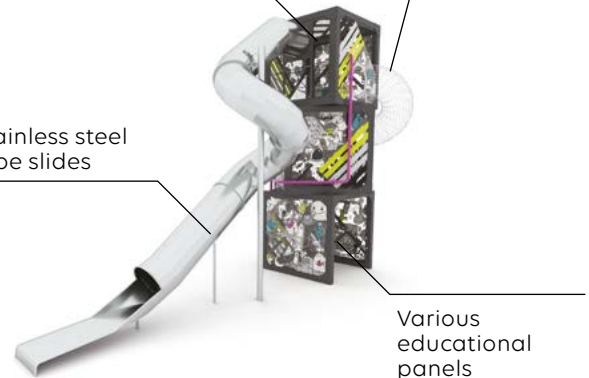

Higher, higher, higher!

The MAXX series are amazing towers that impress with their size and encourage physical activity.

These products reach up to 15 meters in height, creating some of the most impressive play structures.

The devices enable integration with other children during social play. Climbing on them is an amazing adventure, and the twisted tube slides additionally diversify the fun.

Find out more on www.vinci-play.com/en/playground-equipment/maxx

Custom print designs

Openwork stainless steel passages

Stainless steel tube slides

Various educational panels