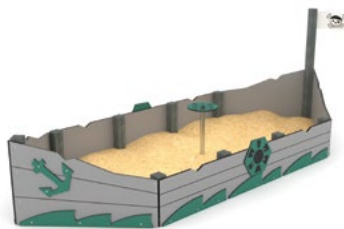

solo • recycled

Fun for the youngest!

The SOLO series is a paradise for preschoolers, ruled by sand, water, sound and movement.

Free fun develops natural creativity, encourages experimentation and unleashes imagination and the desire to cooperate with other children.

Numerous manual and sound elements and educational panels stimulate the senses in a comprehensive way, stimulating the child's intellectual development.

RC1416

Product code		Product length	Product width	Product height	Age range	Number of users	Safety zone	Free-fall height	Construction			Panels	
									steel	wood	recycled	HDPE	HPL
RC0824	●	188 cm	141 cm	155 cm	1 - 8	13	17,6 m²	< 60 cm	-	-	-	●	-
RC1455	●	348 cm	171 cm	191 cm	1 - 12	23	28,6 m²	< 60 cm	-	-	●	●	-
RC1427	●	167 cm	97 cm	114 cm	1 - 8	5	14,5 m²	< 60 cm	-	-	●	●	-
RC0800	●	30 cm	30 cm	40 cm	1 - 12	1	8,7 m²	< 60 cm	●	-	-	●	-
RC1456	●	145 cm	62 cm	170 cm	1 - 12	5	13,7 m²	< 60 cm	-	-	●	●	-
RC1416	-	415 cm	165 cm	140 cm	1 - 12	11	27,0 m²	< 60 cm	-	-	●	●	-
RC1482	●	139 cm	139 cm	78 cm	1 - 12	8	17,3 m²	< 60 cm	-	-	●	●	-
RC1457	-	380 cm	210 cm	35 cm	1 - 12	11	32,7 m²	< 60 cm	-	-	●	●	-