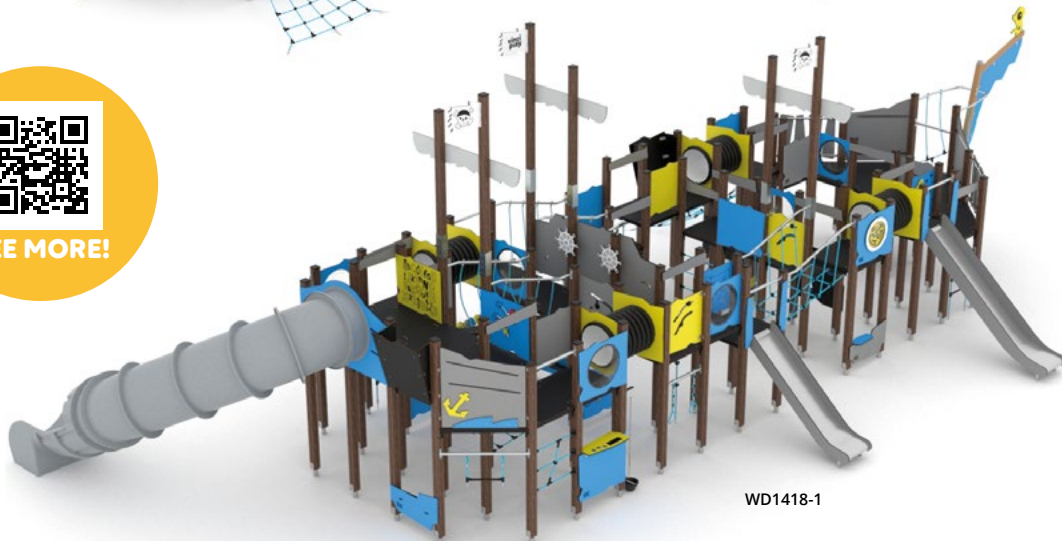

WD1415

WD1414

WD1433

WD1580

WD1581

WD1418-1

Product code		Product length	Product width	Product height	Age range	Number of users	Safety zone	Free-fall height	Slide/s height	Platform/s height	Construction		Panels variants	
											steel	inox	wood	HDPE
WD1433	●	300 cm	275 cm	250 cm	1 - 8	14	25,1 m ²	< 60 cm	59 cm	35, 59 cm	-	-	●	● ● ● ● ●
WD1414	●	395 cm	330 cm	260 cm	3 - 14	21	31,4 m ²	90 cm	90 cm	90 cm	-	-	●	● ● ● ● ●
WD1415	●	615 cm	395 cm	290 cm	3 - 14	34	47,7 m ²	120 cm	90, 120 cm	90, 120 cm	-	-	●	● ● ● ● ●
WD1580	●	1285 cm	740 cm	490 cm	3 - 14	82	108,3 m ²	180 cm	120, 150, 180 cm	120, 150, 180 cm	-	-	●	● ● ● ● ●
WD1581	●	1100 cm	525 cm	485 cm	3 - 14	52	74,6 m ²	150 cm	90, 150 cm	35, 90, 120, 150 cm	-	-	●	● ● ● ● ●
WD1418-1	●	1575 cm	805 cm	490 cm	3 - 14	120	134,5 m ²	180 cm	120, 150, 180* cm	120, 150, 180 cm	-	-	●	● ● ● ● ●