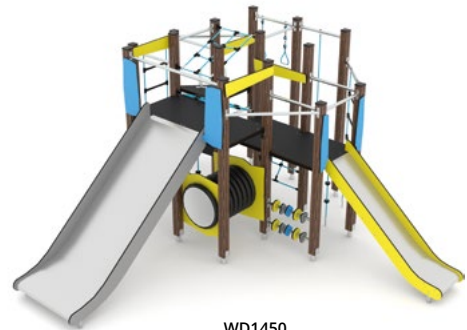

WD1449

WD1412

WD1411

WD1454

WD1413

WD1450

Product code		Product length	Product width	Product height	Age range	Number of users	Safety zone	Free-fall height	Slide/s height	Platform/s height	Construction		Panels variants	
											steel	inox	wood	HDPE
WD1449	-	322 cm	278 cm	367 cm	3 - 14	16	28,5 m ²	220 cm	-	120, 150, 180 cm	-	-	●	● ● ● ● ●
WD1412	●	565 cm	424 cm	367 cm	3 - 14	31	50,2 m ²	210 cm	90, 180 cm	90, 120, 150, 180 cm	-	-	●	● ● ● ● ●
WD1411	●	563 cm	357 cm	367 cm	3 - 14	30	47,4 m ²	180 cm	150 cm	120, 150, 180 cm	-	-	●	● ● ● ● ●
WD1454	-	910 cm	405 cm	410 cm	3 - 14	30	55,3 m ²	220 cm	210 cm	120, 150, 180, 210 cm	-	-	●	● ● ● ● ●
WD1413	●	627 cm	319 cm	340 cm	3 - 14	51	56,2 m ²	220 cm	-	120, 150, 180 cm	-	-	●	● ● ● ● ●
WD1450	●	535 cm	510 cm	235 cm	7 - 16	31	45,3 m ²	220 cm	120, 150 cm	120, 150 cm	-	-	●	● ● ● ● ●