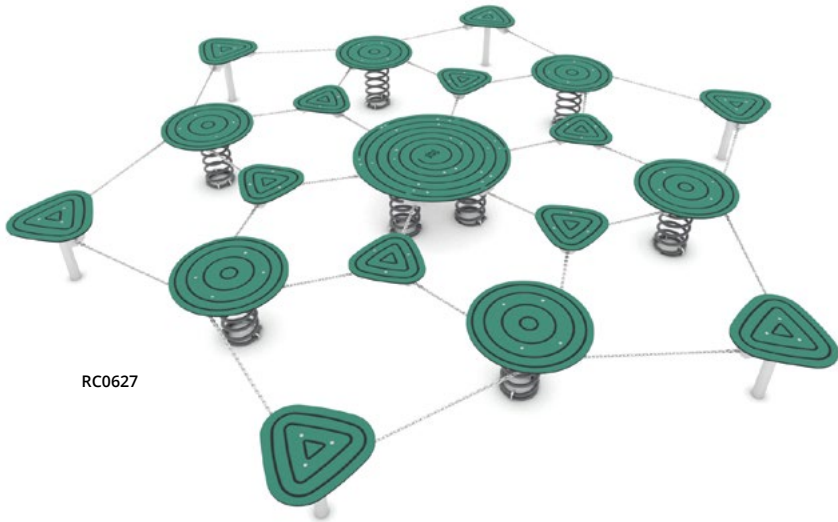

RC0627

Product code		Product length	Product width	Product height	Age range	Number of users	Safety zone	Free-fall height	Panels	
									HDPE	HPL
RC0627	-	493 cm	431 cm	45 cm	3 - 14	27	45,4 m²	< 60 cm	●	-
RC0612	-	104 cm	27 cm	46 cm	3 - 12	1	11,3 m²	< 60 cm	●	-
RC0619	-	100 cm	100 cm	45 cm	3 - 14	3	12,6 m²	< 60 cm	●	-