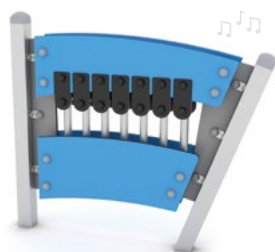

1771

Product code		Product length	Product width	Product height	Age range	Number of users	Safety zone	Free-fall height	Construction			Panels	
									steel	inox	wood	HDPE	HPL
1760	●	81 cm	14 cm	134 cm	1 - 8	2	10,0m²	< 60 cm	●	●	-	● ● ● ● ● ●	-
1761	●	81 cm	15 cm	134 cm	1 - 8	1	10,1 m²	< 60 cm	●	●	-	● ● ● ● ● ●	-
1762	●	81 cm	12 cm	134 cm	1 - 8	1	10,0 m²	< 60 cm	●	●	-	● ● ● ● ● ●	-
1763	●	84 cm	25 cm	147 cm	1 - 8	2	10,6 m²	< 60 cm	●	●	-	● ● ● ● ● ●	-
1770	●	81 cm	38 cm	134 cm	1 - 8	1	10,9 m²	< 60 cm	●	●	-	● ● ● ● ● ●	-
1771	●	130 cm	17 cm	116 cm	1 - 8	2	11,7 m²	< 60 cm	●	●	-	● ● ● ● ● ●	-
1772	●	136 cm	77 cm	206 cm	1 - 8	5	14,5 m²	< 60 cm	●	●	-	● ● ● ● ● ●	-
1720	●	240 cm	77 cm	206 cm	1 - 8	7	16,2 m²	67 cm	●	●	-	● ● ● ● ● ●	-
1721	●	349 cm	166 cm	206 cm	1 - 8	10	21,6 m²	< 60 cm	●	●	-	● ● ● ● ● ●	-
1722	●	263 cm	112 cm	206 cm	1 - 8	6	20,2 m²	< 60 cm	●	●	-	● ● ● ● ● ●	-