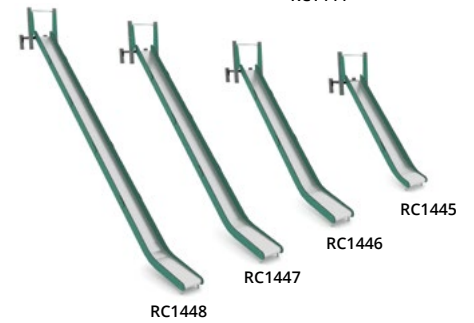

RC0685

RC0817

RC0816

Product code		Product length	Product width	Product height	Age range	Number of users	Safety zone	Free-fall height	Construction			Panels	
									steel	wood	recycled	HDPE	HPL
RC0685	-	84 cm	79 cm	123 cm	3 - 12	2	11,5 m ²	< 60 cm	●	-	-	●	-
RC0817	-	120 cm	50 cm	59 cm	3 - 12	2	12,0 m ²	< 60 cm	●	-	-	●	-
RC0816	-	94 cm	87 cm	< 60 cm	3 - 12	3	11,9 m ²	< 60 cm	●	-	-	●	-

Product code		Product length	Product width	Product height (A)	Age range	Number of users	Safety zone	Free-fall height	Slide height (B)	Slide length (C)	Platform height (D)	Construction			Panels variants	
												steel	wood	recycled	HDPE	HPL
RC1440	-	168 cm	84 cm	141 cm	1 - 8	3	15,8 m ²	< 60 cm	59 cm	90 cm	35 cm	-	-	●	●	-
RC1441	-	203 cm	84 cm	171 cm	1 - 8	3	16,7 m ²	< 60 cm	90 cm	135 cm	35 cm	-	-	●	●	-
RC1442	-	239 cm	84 cm	201 cm	3 - 14	3	17,9 m ²	< 60 cm	120 cm	180 cm	35 cm	-	-	●	●	-
RC1443	-	285 cm	84 cm	231 cm	3 - 14	3	19,5 m ²	< 60 cm	150 cm	240 cm	35 cm	-	-	●	●	-
RC1444	-	321 cm	84 cm	261 cm	3 - 14	3	20,8 m ²	< 60 cm	180 cm	285 cm	35 cm	-	-	●	●	-
RC1445	-	358 cm	84 cm	291 cm	3 - 14	3	22,1 m ²	< 60 cm	210 cm	330 cm	35 cm	-	-	●	●	-
RC1446	-	515 cm	84 cm	380 cm	3 - 14	3	27,0 m ²	< 60 cm	300 cm	513 cm	35 cm	-	-	●	●	-
RC1447	-	635 cm	84 cm	480 cm	3 - 14	3	31,1 m ²	< 60 cm	400 cm	670 cm	35 cm	-	-	●	●	-
RC1448	-	755 cm	84 cm	581 cm	3 - 14	3	35,2 m ²	< 60 cm	500 cm	826 cm	35 cm	-	-	●	●	-