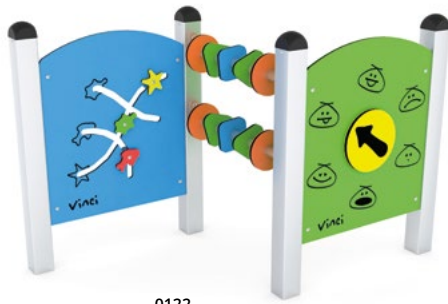

WD1562

WD1563

WD1564

WD1565

Product code		Product length	Product width	Product height	Age range	Number of users	Safety zone	Free-fall height	Construction				Panels		
									steel	inox	wood	HDPE	HPL		
WD1473	●	84 cm	21 cm	130 cm	1 - 8	1	10,4 m ²	< 60 cm	-	-	●	●	●	●	●
WD1474	●	84 cm	21 cm	130 cm	1 - 8	2	10,4 m ²	< 60 cm	-	-	●	●	●	●	●
WD1475	●	84 cm	11 cm	130 cm	1 - 8	1	10,0 m ²	< 60 cm	-	-	●	●	●	●	●
WD1476	●	84 cm	11 cm	130 cm	1 - 8	1	10,0 m ²	< 60 cm	-	-	●	●	●	●	●
WD1477	●	84 cm	11 cm	130 cm	1 - 8	1	10,0 m ²	< 60 cm	-	-	●	●	●	●	●
WD1478	●	84 cm	11 cm	130 cm	1 - 8	1	10,0 m ²	< 60 cm	-	-	●	-	-	●	●
WD1560	●	84 cm	20 cm	130 cm	2 - 14	1	10,4 m ²	< 60 cm	-	-	●	●	●	●	●
WD1561	●	84 cm	20 cm	130 cm	2 - 14	1	10,4 m ²	< 60 cm	-	-	●	●	●	●	●
WD1562	●	84 cm	20 cm	130 cm	2 - 14	1	10,4 m ²	< 60 cm	-	-	●	●	●	●	●
WD1563	●	84 cm	11 cm	130 cm	1 - 8	1	10,0 m ²	< 60 cm	-	-	●	●	●	●	●
WD1564	●	84 cm	15 cm	130 cm	1 - 8	2	10,2 m ²	< 60 cm	-	-	●	●	●	●	●
WD1565	●	84 cm	10 cm	130 cm	1 - 8	1	10,0 m ²	< 60 cm	-	-	●	●	●	●	●