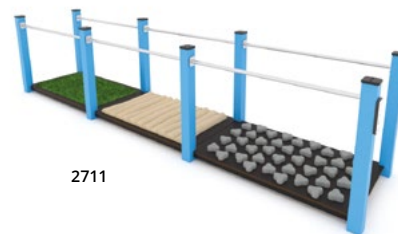

2711

Product code		Product length	Product width	Product height	Age range	Max. weight of user	Safety zone	Free-fall height	Construction			Colour options
									steel	inox	robinia	
2707	●	405 cm	105 cm	180 cm	14+	140 kg	26,6 m²	70 cm	●	●	-	● ● ● ● ● ● ● ●
2701	●	85 cm	35 cm	170 cm	14+	140 kg	11,0 m²	< 60 cm	●	●	-	● ● ● ● ● ● ● ●
2708	●	810 cm	105 cm	120 cm	14+	140 kg	43,0 m²	< 60 cm	●	●	-	● ● ● ● ● ● ● ●
2709	●	490 cm	105 cm	120 cm	14+	140 kg	30,1 m²	< 60 cm	●	●	-	● ● ● ● ● ● ● ●
2710	●	490 cm	105 cm	115 cm	14+	140 kg	30,1 m²	< 60 cm	●	●	-	● ● ● ● ● ● ● ●
2711	●	490 cm	105 cm	120 cm	14+	140 kg	30,1 m²	< 60 cm	●	●	-	● ● ● ● ● ● ● ●