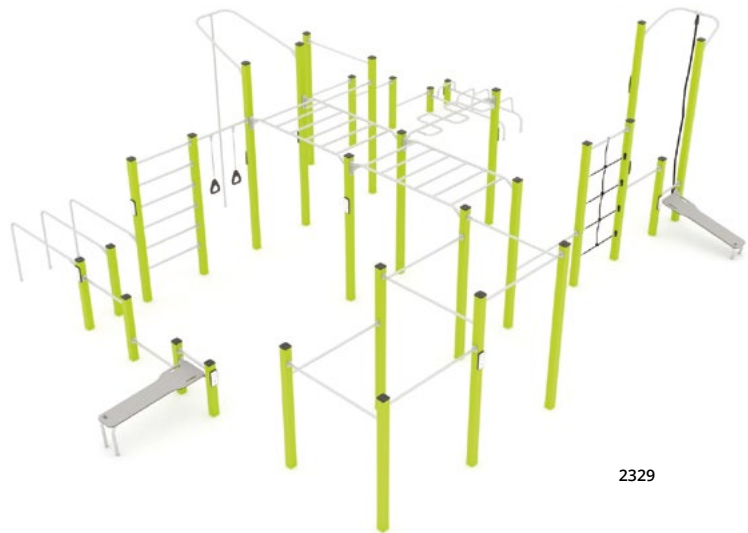

2329

Product code		Product length	Product width	Product height	Age range	Max. weight of user	Safety zone	Free-fall height	Construction			Colour options
									steel	inox	robinia	
2323	-	348 cm	233 cm	241 cm	14+	140 kg	32,6 m²	240 cm	●	●	-	● ● ● ● ● ●
2325	-	489 cm	453 cm	347 cm	14+	140 kg	50,5 m²	245 cm	●	●	-	● ● ● ● ● ●
2326	-	543 cm	344 cm	241 cm	14+	140 kg	54,8 m²	228 cm	●	●	-	● ● ● ● ● ●
2327	-	608 cm	499 cm	251 cm	14+	140 kg	64,6 m²	228 cm	●	●	-	● ● ● ● ● ●
2328	-	789 cm	600 cm	347 cm	14+	140 kg	84,4 m²	245 cm	●	●	-	● ● ● ● ● ●
2329	-	1137 cm	789 cm	351 cm	14+	140 kg	129,1 m²	249 cm	●	●	-	● ● ● ● ● ●
2399	-	104 cm	12 cm	204 cm	-	-	-	-	●	●	-	● ● ● ● ● ●