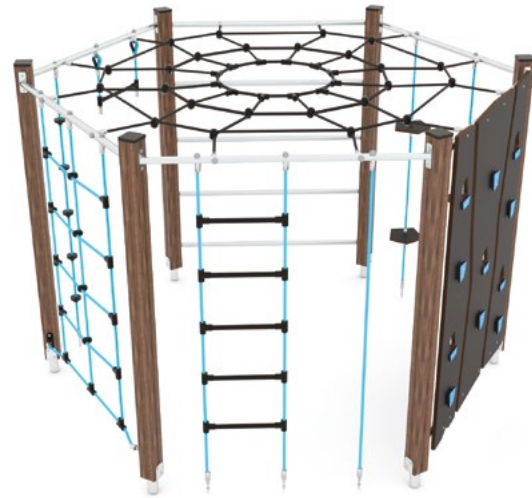

climbo

Climb, crawl and pull-up

The CLIMBOO series comprises equipment that develops the fitness and coordination of older children, increasing their faith in their own abilities.

Various climbing ladders and walls with a varying level of difficulty strengthen the muscles and teach the child to concentrate and maintain balance.

This series is the perfect place to organise competitive games where exciting physical challenges are coupled with maximum safety.

WD1420