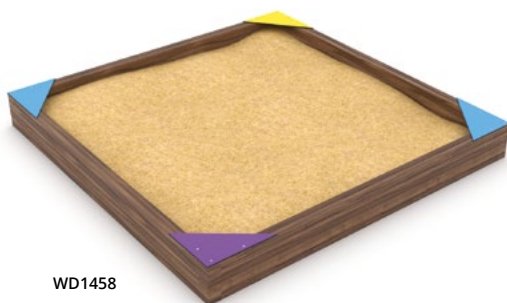

MODULAR SYSTEM

More configurations available on www.vinci-play.com

WD1458