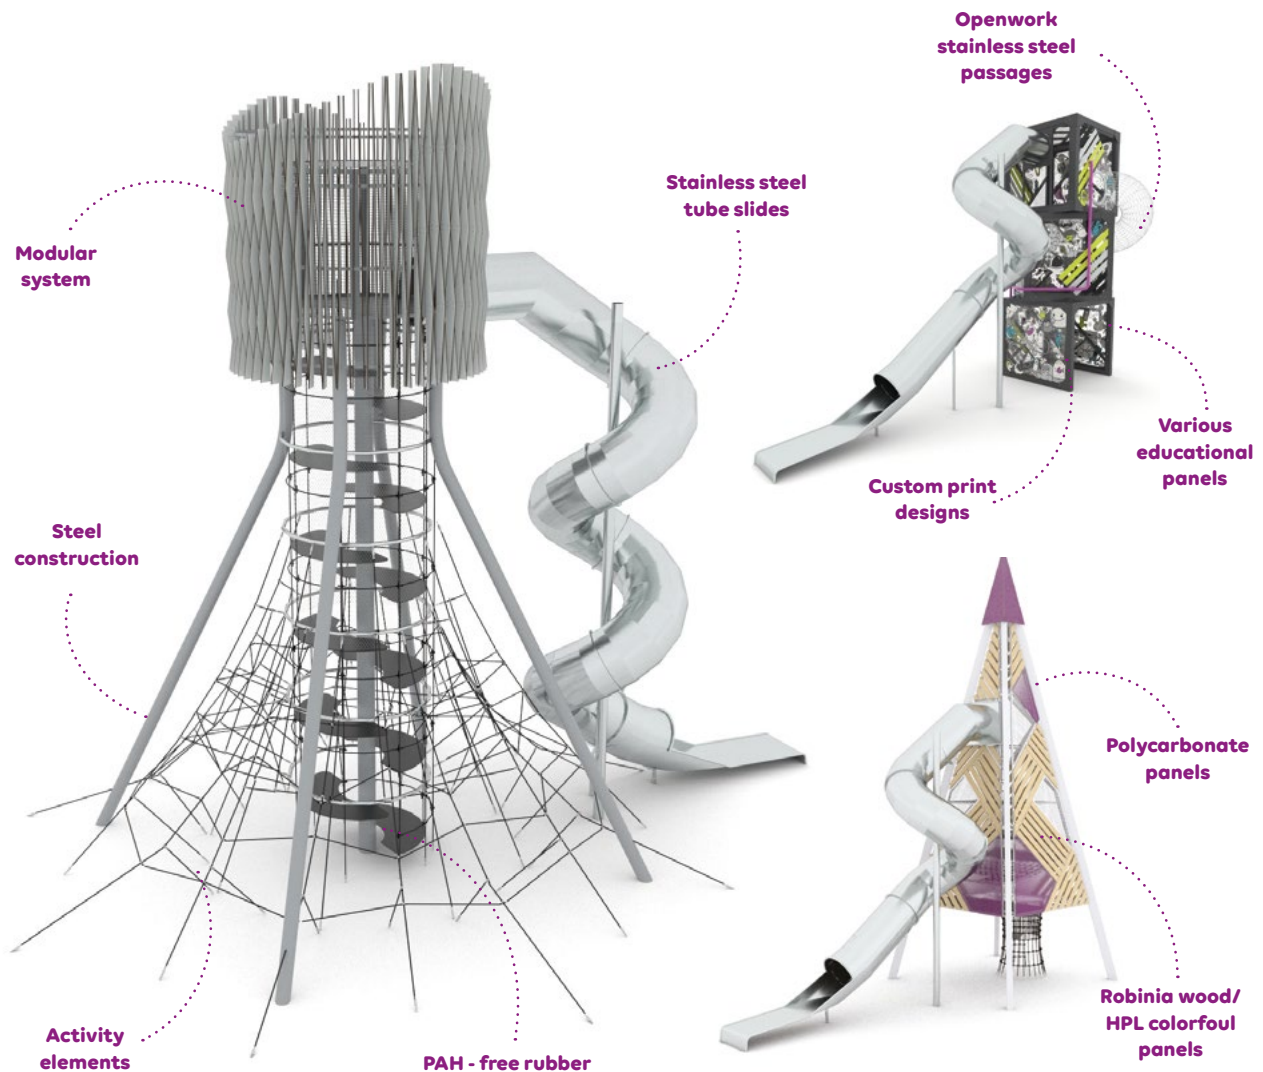

Characteristics of the ROBINIA series:

Robinia wood construction

Stainless steel elements

HPL panels

Stainless steel slides

Ropes with steel core

Polycarbonate (PC) panels

Durable connectors

**Get higher
with Vinci Play!**

Let's play in the sky!

Tall conical and cubic towers reaching to the sky are a paradise for children. Made of the highest quality materials, with a beautiful design, enriched with educational elements and musical panels, as well as stainless steel tube slides. Thanks to the modular system, they can be the whole playground themselves or be its main advantage.