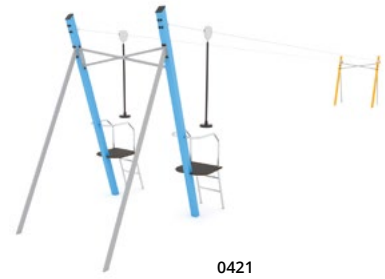

0421

Product code	Icon	Product length	Product width	Product height	Age range	Number of users	Safety zone	Free-fall height	Platform/s height	Construction			Colour options	
										steel	inox	wood	elements	ropes
0415	-	2255 cm	326 cm	346 cm	5 - 14	1	80,1 m²	140 cm	59 cm	●	-	-	● ●	-
0420	-	2445 cm	312 cm	395 cm	5 - 14	1	84,4 m²	175 cm	98 cm	●	-	-	● ● ● ● ● ●	-
0421	-	2417 cm	298 cm	395 cm	5 - 14	2	133,4 m²	175 cm	98 cm	●	-	-	● ● ● ● ● ●	-
0420H	-	2445 cm	312 cm	395 cm	5 - 14	1	84,4 m²	85 cm	-	●	-	-	● ● ● ● ● ●	-
0421H	-	2417 cm	250 cm	395 cm	5 - 14	2	133,4 m²	85 cm	-	●	-	-	● ● ● ● ● ●	-

Characteristics of the CLIMBOO series:

Stainless steel construction or elements

Galvanised steel construction or elements

Wood construction

Galvanised anchors

HPL HEXA platforms

HDPE panels

Durable connectors

Ropes with steel core

Protective tops

PP tunnels

Colour & material options*:

Colour (elements):

- C11E HDPE - multicolour
- C1 HPL - RAL6000
- C3 HPL - RAL5024
- C12E HDPE - grey/black
- C2 HPL - RAL3000
- C9 HPL - wood pattern
- CASTILLO
- JUNGLE
- SPACE

Colour (ropes):

- L5 - blue
- L6 - black
- L7 - red
- L8 - beige

Platforms:

- HEXA HPL
- HEXA plywood

Anchoring:

- Surface
- Deep

*Material options apply to selected products, for more information visit: www.vinci-play.com