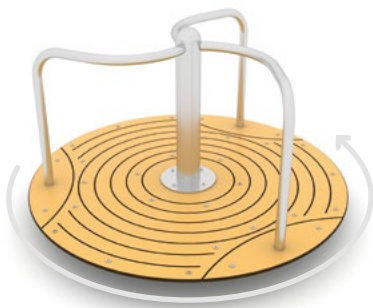

0702-2

See also from the ROBINIA series: p. 119

Product code		Product length	Product width	Product height	Age range	Number of users	Safety zone	Free-fall height	Construction			Colour options	
									steel	inox	wood	HDPE	HPL
0703-1	-	120 cm	120 cm	73 cm	3 - 12	6	21,2 m²	100 cm	-	●	-	-	● ● ● ● ● ●
0708-1	-	120 cm	120 cm	13 cm	3 - 12	4	21,2 m²	100 cm	-	●	-	-	● ● ● ● ● ●
0702-2	-	120 cm	120 cm	73 cm	3 - 12	4	21,2 m²	100 cm	-	●	-	-	● ● ● ● ● ●
0705-2	-	150 cm	150 cm	71 cm	3 - 12	5	23,8 m²	100 cm	-	●	-	-	● ● ● ● ● ●
0706-1	-	150 cm	150 cm	68 cm	3 - 12	8	23,8 m²	100 cm	-	●	-	-	● ● ● ● ● ●