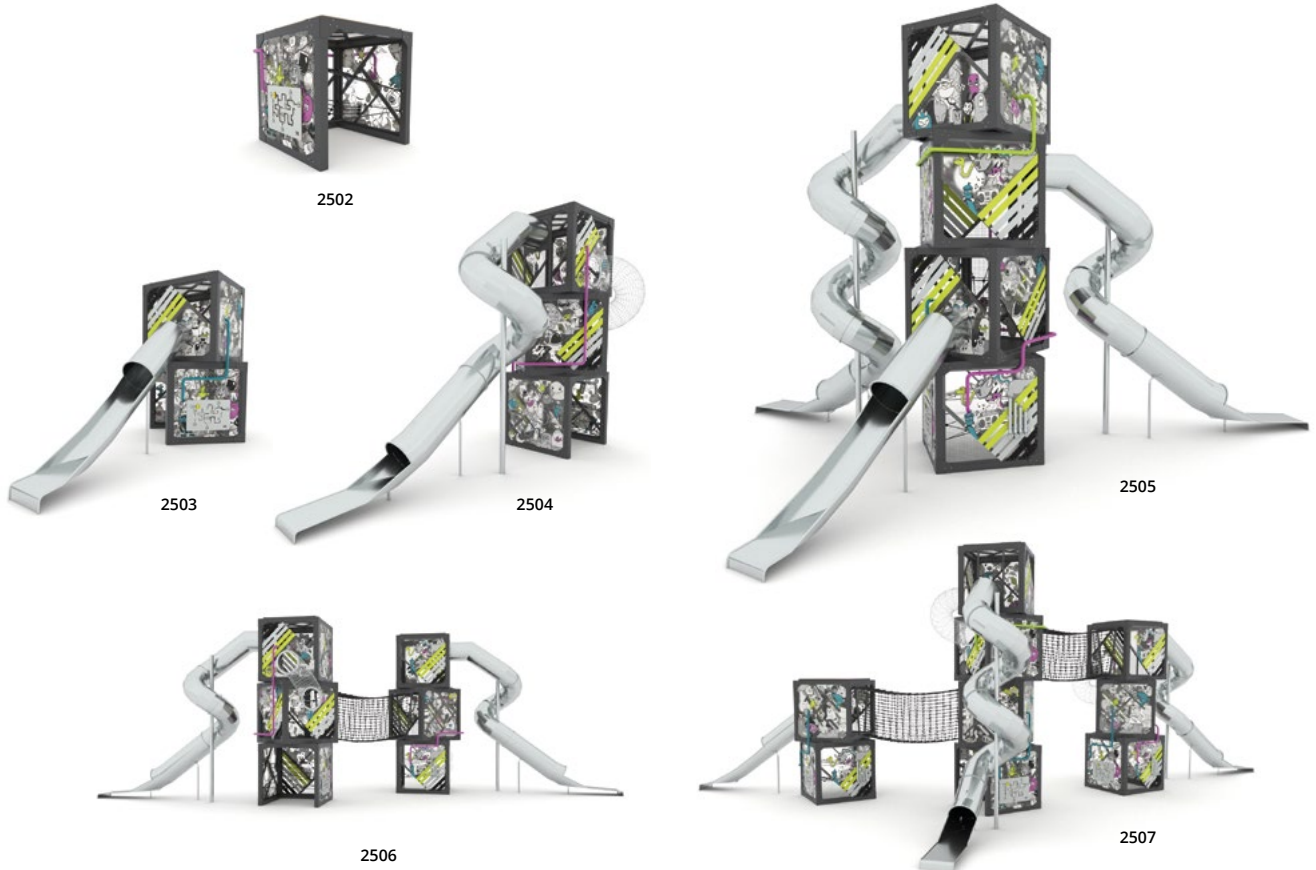

Product code		Product length	Product width	Product height	Age range	Number of users	Safety zone	Free-fall height	Slide/s height	Tube/s height	Construction				Panels	
											steel	inox	wood	HDPE	HPL	
2505	-	1320 cm	965 cm	890 cm	4 - 14	47	74,0 m²	150 cm	-	220, 560, 660 cm	●	●	-	-	●	●
2502	-	250 cm	245 cm	225 cm	4 - 14	20	28,0 m²	150 cm	-	-	●	●	-	-	●	●
2503	-	745 cm	315 cm	450 cm	4 - 14	33	42,3 m²	150 cm	-	220 cm	●	●	-	-	●	●
2504	-	965 cm	380 cm	670 cm	4 - 14	45	45,6 m²	150 cm	-	560 cm	●	●	-	-	●	●
2506	-	2045 cm	880 cm	670 cm	4 - 14	90	91,9 m²	150 cm	-	560 cm	●	●	-	-	●	●
2507	-	2300 cm	1405 cm	890 cm	4 - 14	135	137,3 m²	150 cm	-	220, 560, 665 cm	●	●	-	-	●	●

Characteristics of the MAXX series:

- Galvanised steel construction
- Stainless steel construction or elements
- HPL HEXA platforms
- HPL panels
- Polycarbonate (PC) panels
- UV printed PC panels
- Stainless steel slides
- Durable connectors
- Ropes with steel core
- Protective tops
- Stainless steel tube slides

Colour & material options*:

- Construction:
  - Painted steel RAL7016
  - Painted steel RAL7040
  - Stainless steel
- Slides:
  - Stainless steel
  - Fiberglass
- Tubes:
  - Stainless steel
  - PE

*Material options apply to selected products, for more information visit: www.vinci-play.com