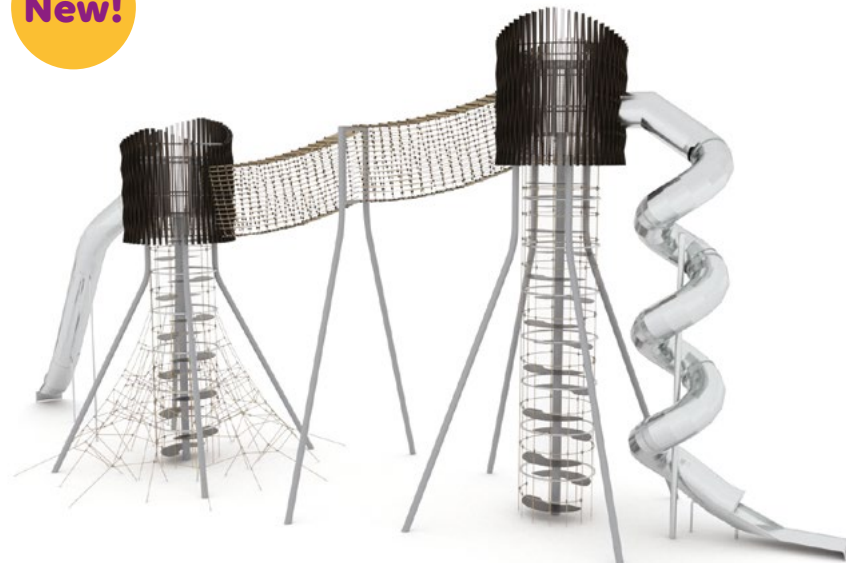

2904

Product code		Product length	Product width	Product height	Age range	Number of users	Safety zone	Free-fall height	Slide/s height	Tube/s height	Construction	Panels			
											steel	inox	wood	HDPE	HPL
2901	-	1380 cm	920 cm	945 cm	4 - 14	30	127,0 m²	112 cm	-	680 cm	●	-	-	-	●
2902	-	910 cm	515 cm	1150 cm	4 - 14	30	76,5 m²	100 cm	-	900 cm	●	-	-	-	●
2904	-	2635 cm	905 cm	1150 cm	4 - 14	50	199,5 m²	112 cm	-	680, 900 cm	●	-	-	-	●