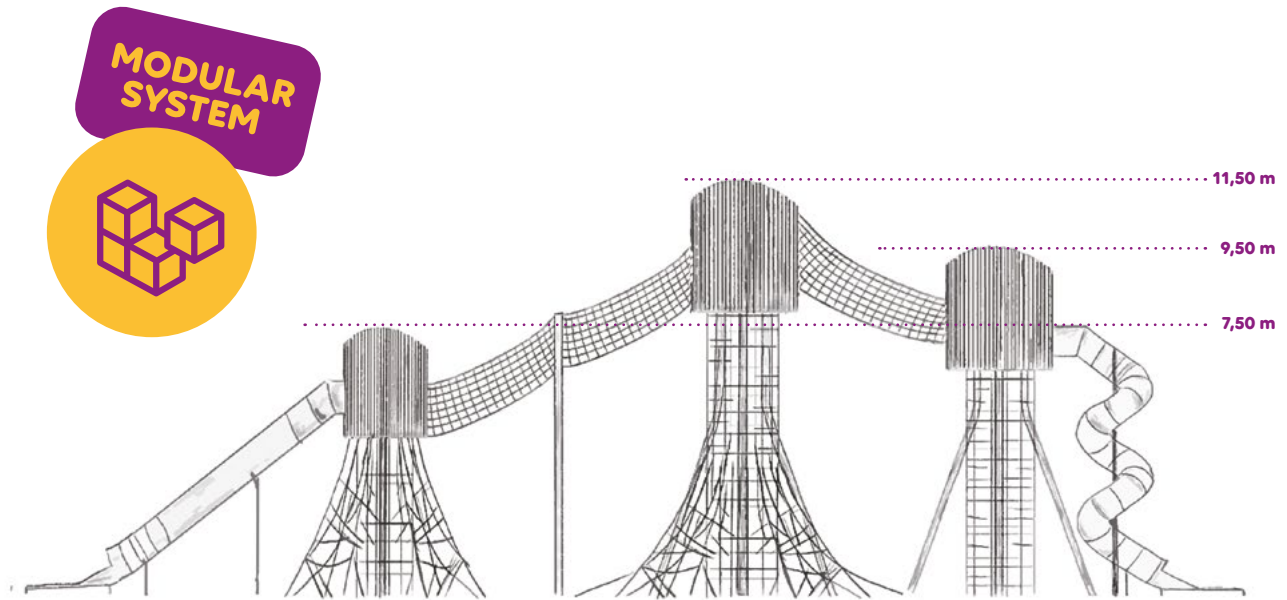

**Get higher
with Vinci Play!**

Let's play in the sky!

Tall conical and cubic towers reaching to the sky are a paradise for children. Made of the highest quality materials, with a beautiful design, enriched with educational elements and musical panels, as well as stainless steel tube slides. Thanks to the modular system, they can be the whole playground themselves or be its main advantage.