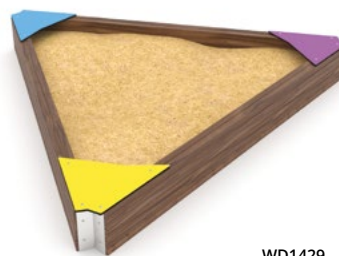

MODULAR SYSTEM

More configurations available on www.vinci-play.com

WD1429

Product code	Icon	Product length	Product width	Product height	Age range	Number of users	Safety zone	Free-fall height	Construction			Panels	
									steel	inox	wood	HDPE	HPL
WD1458	-	258 cm	258 cm	28 cm	1 - 12	16	29,2 m²	< 60 cm	-	-	●	●●●●	●●●●
WD1429	-	254 cm	221 cm	28 cm	1 - 12	9	21,8 m²	< 60 cm	-	-	●	●●●●	●●●●
WD1482	●	139 cm	139 cm	78 cm	1 - 12	8	17,3 m²	< 60 cm	-	-	●	●●●●	●●●●
WD1457-1	-	380 cm	210 cm	35 cm	1 - 12	11	32,7 m²	< 60 cm	-	-	●	●●●●	-
WD1456	●	145 cm	62 cm	170 cm	1 - 12	5	13,7 m²	< 60 cm	-	-	●	●●●●	-