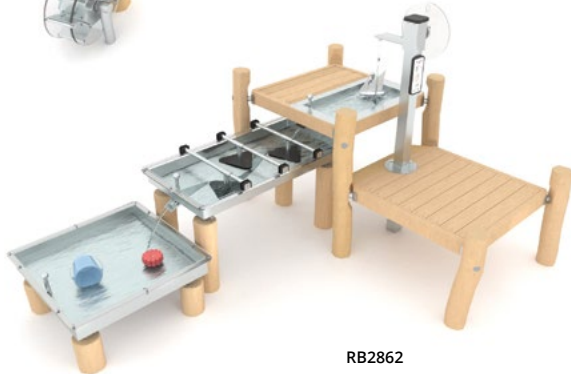

RB2859

RB2862