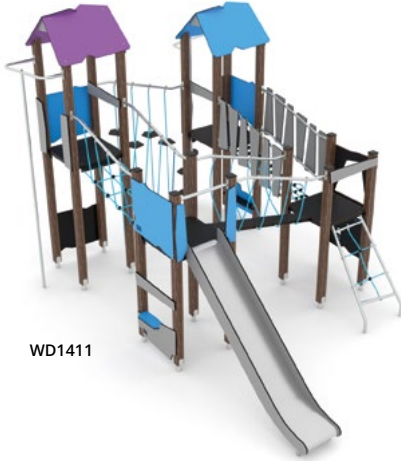

WD1411

Product code		Product length	Product width	Product height	Age range	Number of users	Safety zone	Free-fall height	Slide/s height	Platform/s height	Construction		Panels variants		
											steel	inox	wood	HDPE	HPL
WD1449	-	322 cm	278 cm	367 cm	3 - 14	16	28,5 m²	220 cm	-	120, 150, 180 cm	-	-	●	● ● ● ● ●	
WD1412	●	565 cm	424 cm	367 cm	3 - 14	31	50,2 m²	210 cm	90, 180 cm	90, 120, 150, 180 cm	-	-	●	● ● ● ● ●	
WD1411	●	563 cm	357 cm	367 cm	3 - 14	30	47,4 m²	180 cm	150 cm	120, 150, 180 cm	-	-	●	● ● ● ● ●	
WD1454	-	910 cm	405 cm	410 cm	3 - 14	30	55,3 m²	220 cm	210 cm	120, 150, 180, 210 cm	-	-	●	● ● ● ● ●	
WD1413	●	627 cm	319 cm	340 cm	3 - 14	51	56,2 m²	220 cm	-	120, 150, 180 cm	-	-	●	● ● ● ● ●	
WD1450	●	535 cm	510 cm	235 cm	7 - 16	31	45,3 m²	220 cm	120, 150 cm	120, 150 cm	-	-	●	● ● ● ● ●