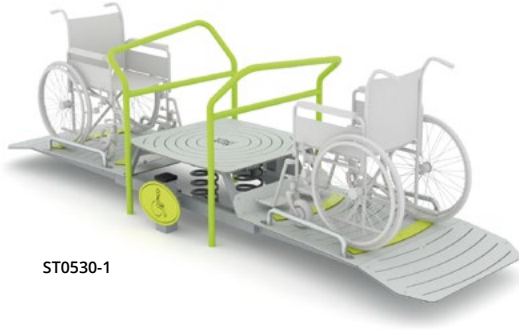

ST0530-1

Product code		Product length	Product width	Product height	Age range	Number of users	Safety zone	Free-fall height	Construction			Colour options
									steel	inox	wood	
ST0530-1		405 cm	115 cm	120 cm	3 - 12	2	27,3 m²	< 60 cm		-	-	
ST0531		290 cm	150 cm	120 cm	14+	1	24,6 m²	< 60 cm		-	-	
ST0528	-	175 cm	120 cm	135 cm	5 - 12	2	18,0 m²	< 60 cm		-	-	
ST0529		245 cm	90 cm	95 cm	5 - 12	2	19,3 m²	73 cm		-	-