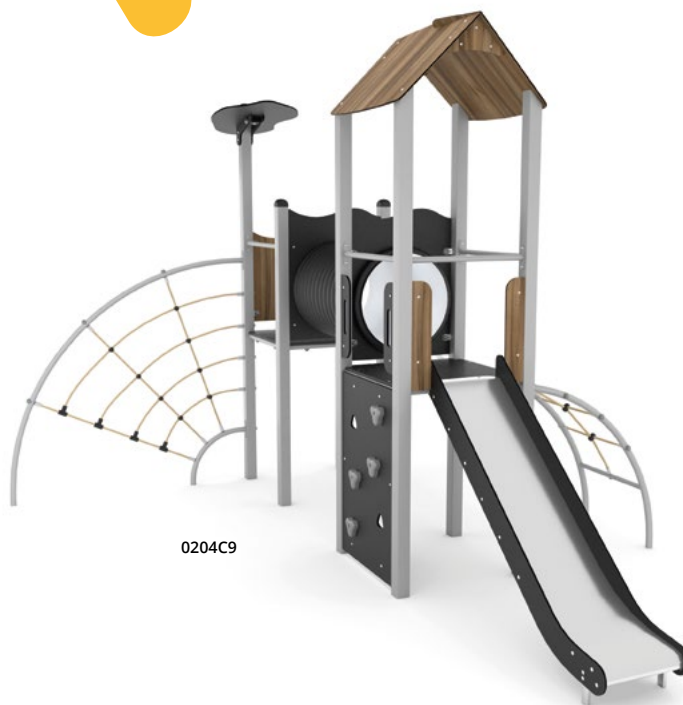

steel!

Classic tower sets

The STEEL series consists of classic structures that offer unlimited fun for older children. The sets of equipment from this series can be perfectly adapted to the needs of children and the available space.

Rows of towers connected by various attractive movable elements make for a great training ground for motor coordination. They allow a large group of children to play together at the same time, which helps to establish relationships and also teaches teamwork as well as healthy competition.

0204C9