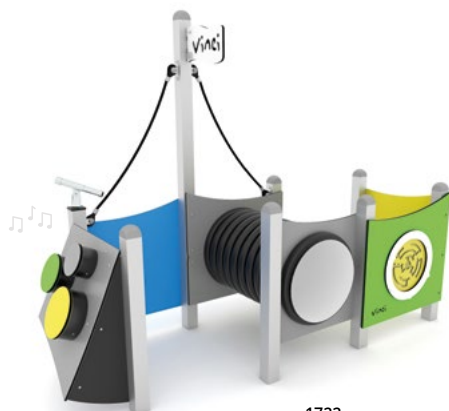

1722

1721

Product code		Product length	Product width	Product height	Age range	Number of users	Safety zone	Free-fall height	Construction			Panels	
									steel	inox	wood	HDPE	HPL
1760	●	81 cm	14 cm	134 cm	1 - 8	2	10,0m ²	< 60 cm	●	●	-	● ● ● ● ● ●	-
1761	●	81 cm	15 cm	134 cm	1 - 8	1	10,1 m ²	< 60 cm	●	●	-	● ● ● ● ● ●	-
1762	●	81 cm	12 cm	134 cm	1 - 8	1	10,0 m ²	< 60 cm	●	●	-	● ● ● ● ● ●	-
1763	●	84 cm	25 cm	147 cm	1 - 8	2	10,6 m ²	< 60 cm	●	●	-	● ● ● ● ● ●	-
1770	●	81 cm	38 cm	134 cm	1 - 8	1	10,9 m ²	< 60 cm	●	●	-	● ● ● ● ● ●	-
1771	●	130 cm	17 cm	116 cm	1 - 8	2	11,7 m ²	< 60 cm	●	●	-	● ● ● ● ● ●	-
1772	●	136 cm	77 cm	206 cm	1 - 8	5	14,5 m ²	< 60 cm	●	●	-	● ● ● ● ● ●	-
1720	●	240 cm	77 cm	206 cm	1 - 8	7	16,2 m ²	67 cm	●	●	-	● ● ● ● ● ●	-
1721	●	349 cm	166 cm	206 cm	1 - 8	10	21,6 m ²	< 60 cm	●	●	-	● ● ● ● ● ●	-
1722	●	263 cm	112 cm	206 cm	1 - 8	6	20,2 m ²	< 60 cm	●	●	-	● ● ● ● ● ●	-