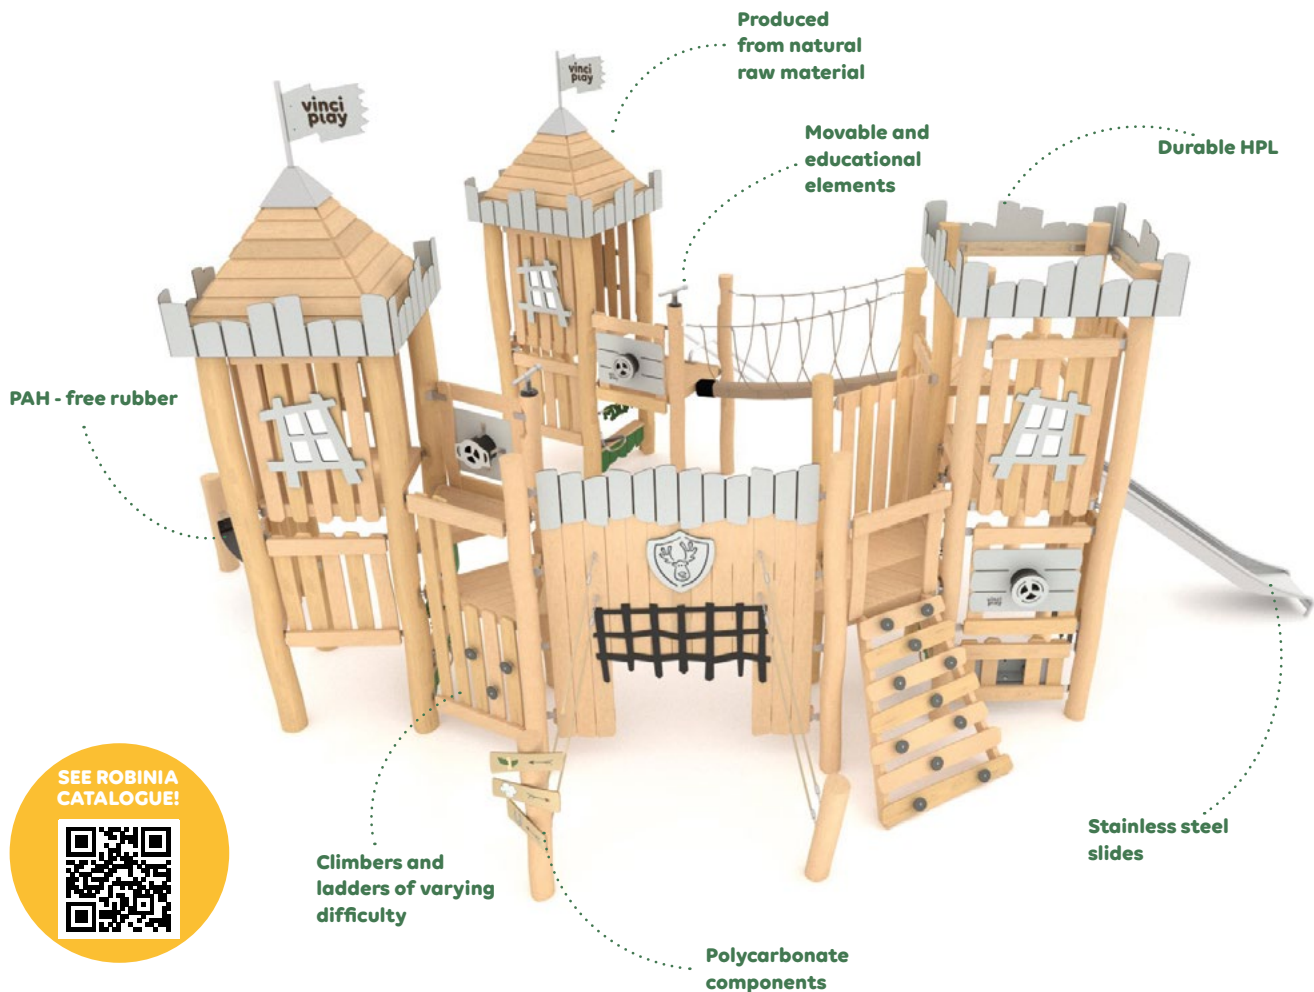

*Material options apply to selected products, for more information visit: www.vinci-play.com

**Be closer
to nature
with Vinci Play!**

Robinia, naturally!

The ROBINIA series is an inexhaustible source of inspiration for play for younger and older children. The variety of educational and sensory panels, as well as moving elements, stimulate in children great interest and joy.

The environmentally friendly, wooden devices in the ROBINIA series stimulate the comprehensive physical development of a child and allow a large group of children to play at the same time. Thanks to this, the child learns to establish relationships with peers, and cooperate in a group.

Over 150 playground-equipment, sports, and small architecture products fit perfectly into both the natural landscape and modern architecture.

SEE ROBINIA CATALOGUE!

Robinia wood

The acacia wood used in the production of the Robinia series contains many oils which protect the material very well against weather conditions, naturally preserving it against rotting processes and pests. By obtaining wood, we are sure that it comes from European plantations with FSC® certification and other controlled sources, thanks to which we care for the future in the spirit of sustainable development.

Safety standards

In order to maintain the unique and irregular nature of the acacia wood, each product is individually prepared in accordance with the safety standards. In the Robinia series, we have developed unique technical solutions ensuring compliance with the EN 1176 safety standard. The products are certified by the international certifying institution TÜV SÜD and TÜV Rheinland. In addition, our production plants undergo periodic control audits by independent certification bodies.