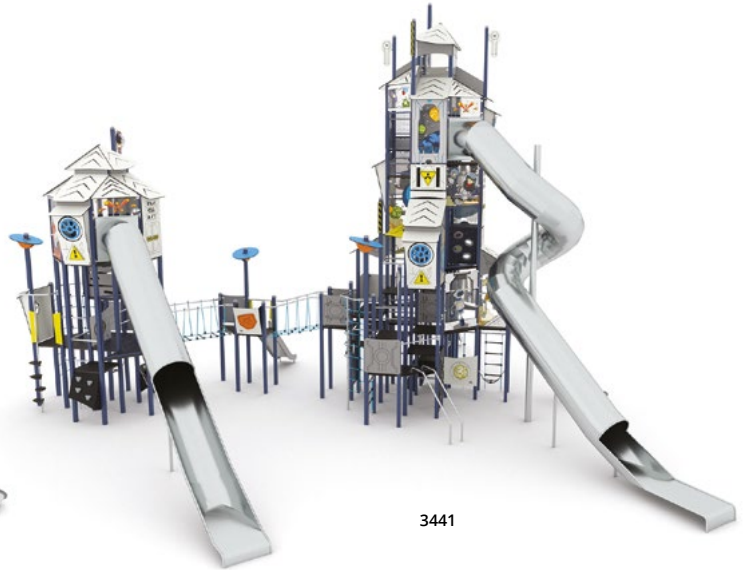

3441

Product code		Product length	Product width	Product height	Age range	Number of users	Safety zone	Free-fall height	Slide/s height	Tube/s height	Construction				
											steel	inox	wood	HPL	
3440		1055 cm	800 cm	955 cm	4 - 14	105	76,5 m²	270 cm	180, 210 cm	570 cm			-		-
3441		1530 cm	1325 cm	955 cm	4 - 14	162	141,1 m²	270 cm	150, 180, 210 cm	360, 570 cm			-		-
3445		1530 cm	1520 cm	955 cm	4 - 14	198	174,3 m²	270 cm	90, 180, 210 cm	360, 570 cm			-		-