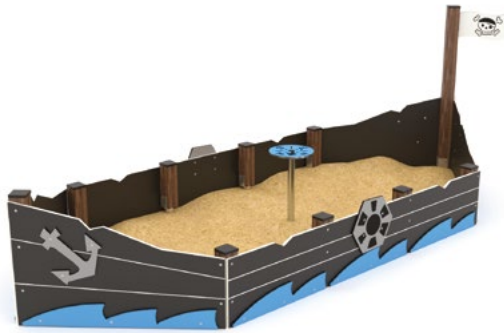

MODULAR SYSTEM

More configurations available on www.vinci-play.com

WD1458

WD1429

WD1482

WD1457-1

WD1456

Product code	Icon	Product length	Product width	Product height	Age range	Number of users	Safety zone	Free-fall height	Construction			Panels	
									steel	inox	wood	HDPE	HPL
WD1458	-	258 cm	258 cm	28 cm	1 - 12	16	29,2 m ²	< 60 cm	-	-	●	●●●●	●●●●
WD1429	-	254 cm	221 cm	28 cm	1 - 12	9	21,8 m ²	< 60 cm	-	-	●	●●●●	●●●●
WD1482	●	139 cm	139 cm	78 cm	1 - 12	8	17,3 m ²	< 60 cm	-	-	●	●●●●	●●●●
WD1457-1	-	380 cm	210 cm	35 cm	1 - 12	11	32,7 m ²	< 60 cm	-	-	●	●●●●	-
WD1456	●	145 cm	62 cm	170 cm	1 - 12	5	13,7 m ²	< 60 cm	-	-	●	●●●●	-