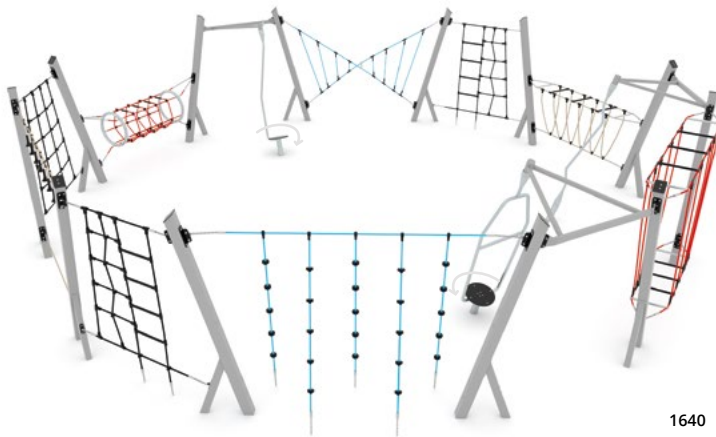

1640

Product code	Icon	Product length	Product width	Product height	Age range	Number of users	Safety zone	Free-fall height	Construction			Ropes options
									steel	inox	wood	
1639	-	1109 cm	961 cm	223 cm	4 - 14	49	97,9 m²	200 cm	●	-	-	● ● ● ●
1640	-	914 cm	908 cm	223 cm	4 - 14	44	112,0 m²	200 cm	●	-	-	● ● ● ●

Characteristics of the NETTIX series:

Galvanised steel construction

Stainless steel elements

HPL HEXA platforms

Ropes with steel core

Spinning elements

Durable connectors

Stainless steel chains

Protective tops

Colour & material options*:

Colour (ropes):

- L5 - blue   ● L7 - red
- L6 - black   ● L8 - beige

*Material options apply to selected products, for more information visit: www.vinci-play.com