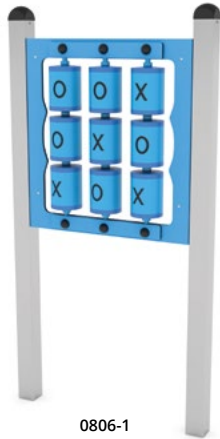

0806-1

Product code		Product length	Product width	Product height	Age range	Number of users	Safety zone	Free-fall height	Construction			Panels	
									steel	inox	wood	HDPE	HPL
0122	●	144 cm	77 cm	97 cm	1 - 12	4	13,2 m²	< 60 cm	●	●	-	●	● ● ● ●
0120	●	76 cm	15 cm	97 cm	1 - 12	2	9,9 m²	< 60 cm	●	●	-	●	●
0121	●	80 cm	78 cm	97 cm	1 - 12	3	11,6 m²	< 60 cm	●	●	-	●	● ● ● ●
0806-1	●	90 cm	15 cm	165 cm	3 - 12	2	10,3 m²	< 60 cm	●	-	-	●	●
0808-1	●	35 cm	17 cm	100 cm	3 - 12	2	8,7 m²	< 60 cm	-	●	-	●	●
0804	●	120 cm	17 cm	130 cm	3 - 12	2	11,4 m²	< 60 cm	●	-	-	-	●
0685	-	84 cm	79 cm	123 cm	3 - 12	2	11,5 m²	< 60 cm	-	●	-	●	-
0809	-	81 cm	81 cm	300 cm	3 - 12	4	11,7 m²	< 60 cm	●	-	-	-	-