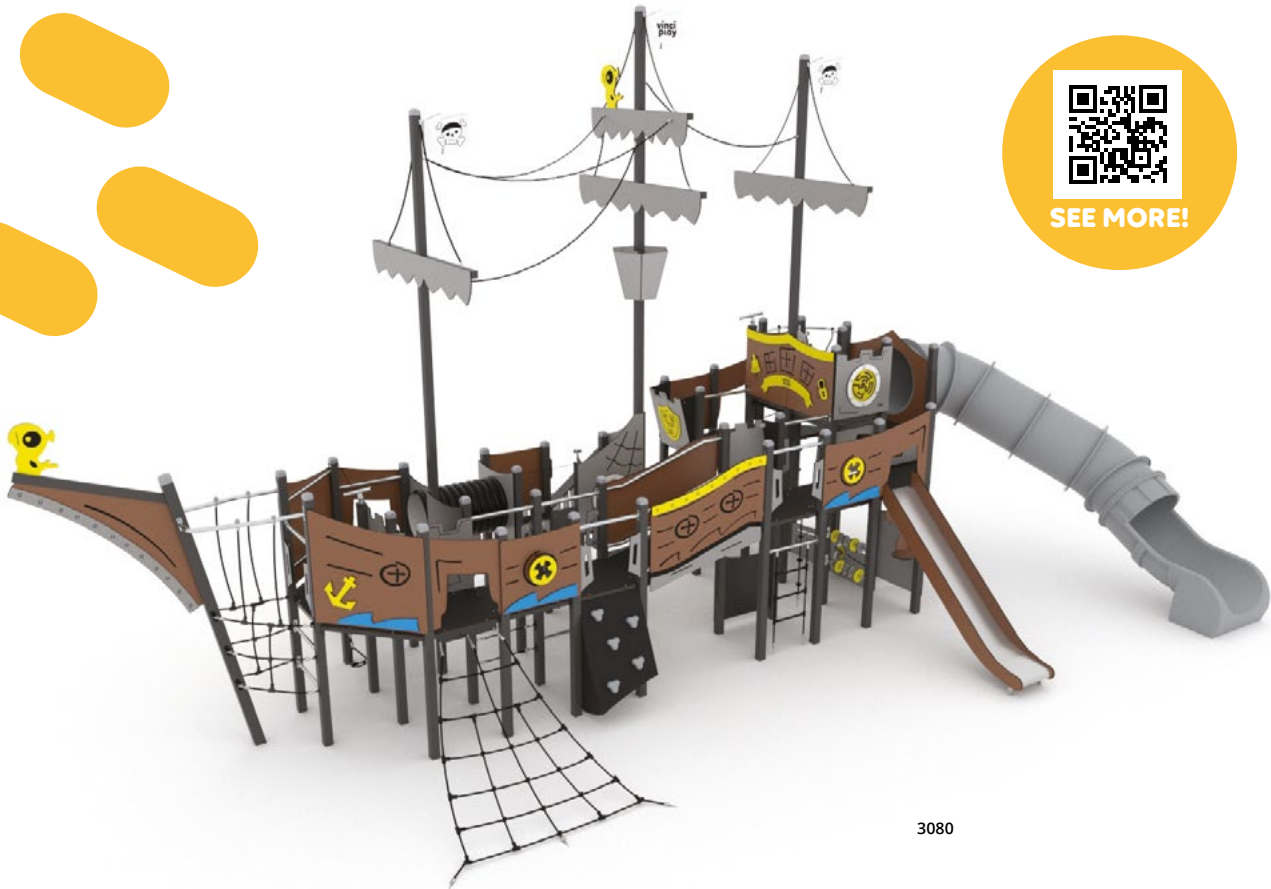

3060-1

Product code		Product length	Product width	Product height	Age range	Number of users	Safety zone	Free-fall height	Slide/s height	Tube/s height	Construction	Panels
3060-1		2050 cm	2000 cm	955 cm	4 - 14	342	281,4 m ²	270 cm	90, 180, 210 cm	270, 360, 570 cm	  	 