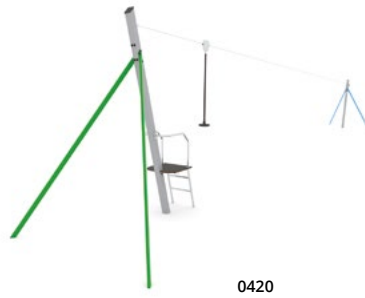

0420

Product code	Icon	Product length	Product width	Product height	Age range	Number of users	Safety zone	Free-fall height	Platform/s height	Construction			Colour options	
										steel	inox	wood	elements	ropes
0415	-	2255 cm	326 cm	346 cm	5 - 14	1	80,1 m²	140 cm	59 cm	●	-	-	● ●	-
0420	-	2445 cm	312 cm	395 cm	5 - 14	1	84,4 m²	175 cm	98 cm	●	-	-	● ● ● ● ● ●	-
0421	-	2417 cm	298 cm	395 cm	5 - 14	2	133,4 m²	175 cm	98 cm	●	-	-	● ● ● ● ● ●	-
0420H	-	2445 cm	312 cm	395 cm	5 - 14	1	84,4 m²	85 cm	-	●	-	-	● ● ● ● ● ●	-
0421H	-	2417 cm	250 cm	395 cm	5 - 14	2	133,4 m²	85 cm	-	●	-	-	● ● ● ● ● ●	-

Characteristics of the CLIMBOO series:

Stainless steel construction or elements

Galvanised steel construction or elements

Wood construction

Galvanised anchors

HPL HEXA platforms

HDPE panels

Durable connectors

Ropes with steel core

Protective tops

PP tunnels

Colour & material options*:

Colour (elements):

- C11E HDPE - multicolour
- C1 HPL - RAL6000
- C3 HPL - RAL5024
- C12E HDPE - grey/black
- C2 HPL - RAL3000
- C9 HPL - wood pattern
- CASTILLO
- JUNGLE
- SPACE

Colour (ropes):

- L5 - blue
- L6 - black
- L7 - red
- L8 - beige

Platforms:

- HEXA HPL
- HEXA plywood

Anchoring:

- Surface
- Deep

*Material options apply to selected products, for more information visit: www.vinci-play.com