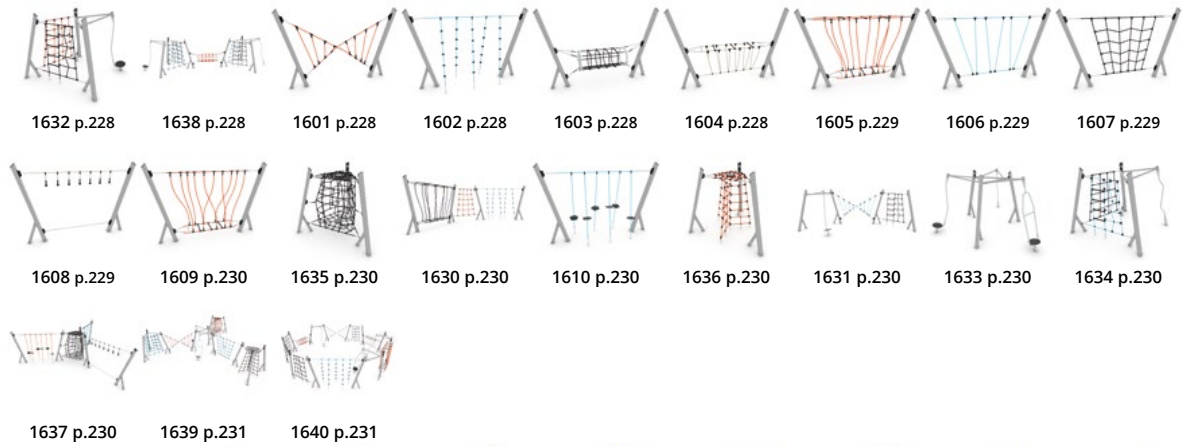

All products

climbo

nettix

spring