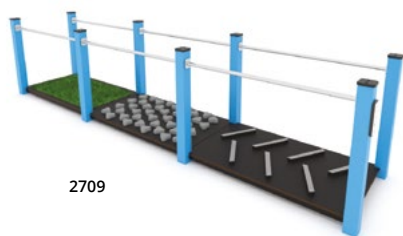

active

New!

Stay healthy!

Especially for seniors, we have prepared devices that help maintain or restore proper body movement. Keeping in good shape through activity is a very important issue, thanks to which the elderly can enjoy health even longer.

New!

2709

Product code		Product length	Product width	Product height	Age range	Max. weight of user	Safety zone	Free-fall height	Construction			Colour options
									steel	inox	robinia	
2707	●	405 cm	105 cm	180 cm	14+	140 kg	26,6 m²	70 cm	●	●	-	● ● ● ● ● ● ● ●
2701	●	85 cm	35 cm	170 cm	14+	140 kg	11,0 m²	< 60 cm	●	●	-	● ● ● ● ● ● ● ●
2708	●	810 cm	105 cm	120 cm	14+	140 kg	43,0 m²	< 60 cm	●	●	-	● ● ● ● ● ● ● ●
2709	●	490 cm	105 cm	120 cm	14+	140 kg	30,1 m²	< 60 cm	●	●	-	● ● ● ● ● ● ● ●
2710	●	490 cm	105 cm	115 cm	14+	140 kg	30,1 m²	< 60 cm	●	●	-	● ● ● ● ● ● ● ●
2711	●	490 cm	105 cm	120 cm	14+	140 kg	30,1 m²	< 60 cm	●	●	-	● ● ● ● ● ● ● ●